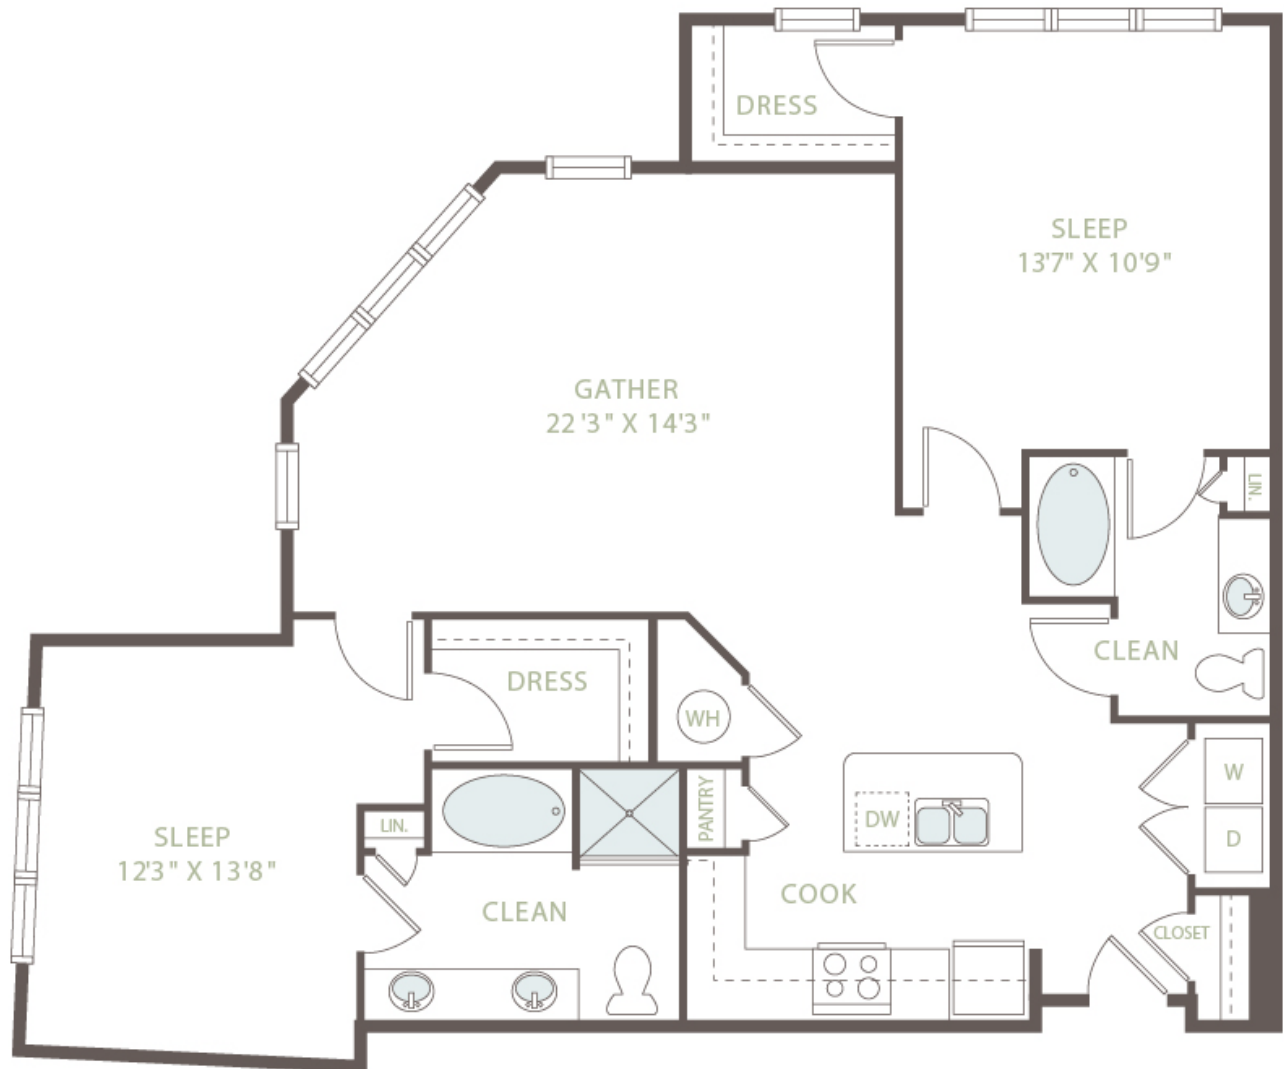

DISTRICT WEST

Measurements are approximate and subject to change.

101 REEDY VIEW DRIVE | GREENVILLE, SC 29601 | 866.954.5443

B6

2 bed/2 bath
1446 sq. ft.

/DistrictWestApts

@DistrictWestApt

/DistrictWestApts