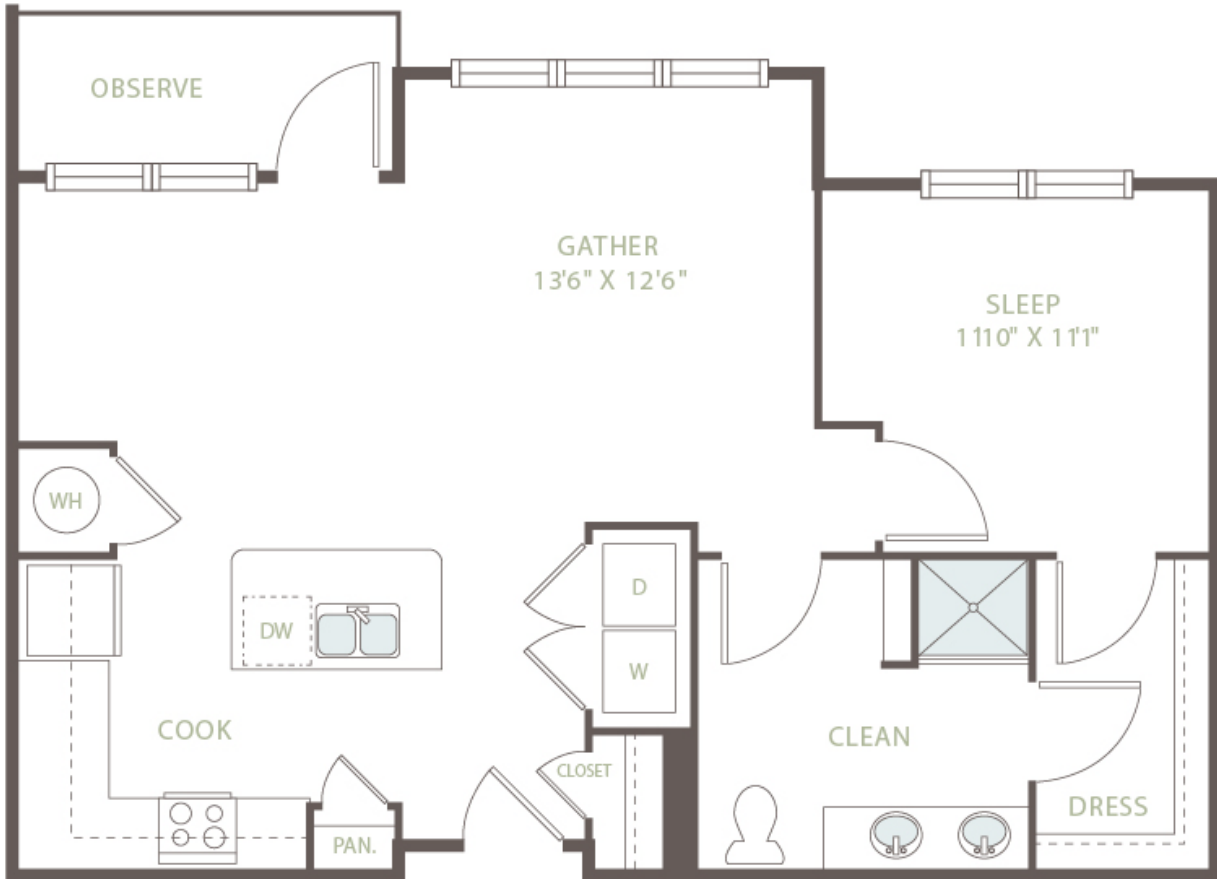

# DISTRICT WEST

*Measurements are approximate and subject to change.*

101 REEDY VIEW DRIVE | GREENVILLE, SC 29601 | 866.954.5443

A7

1 bed/1 bath  
838 sq. ft.

/DistrictWestApts

@DistrictWestApt

/DistrictWestApts