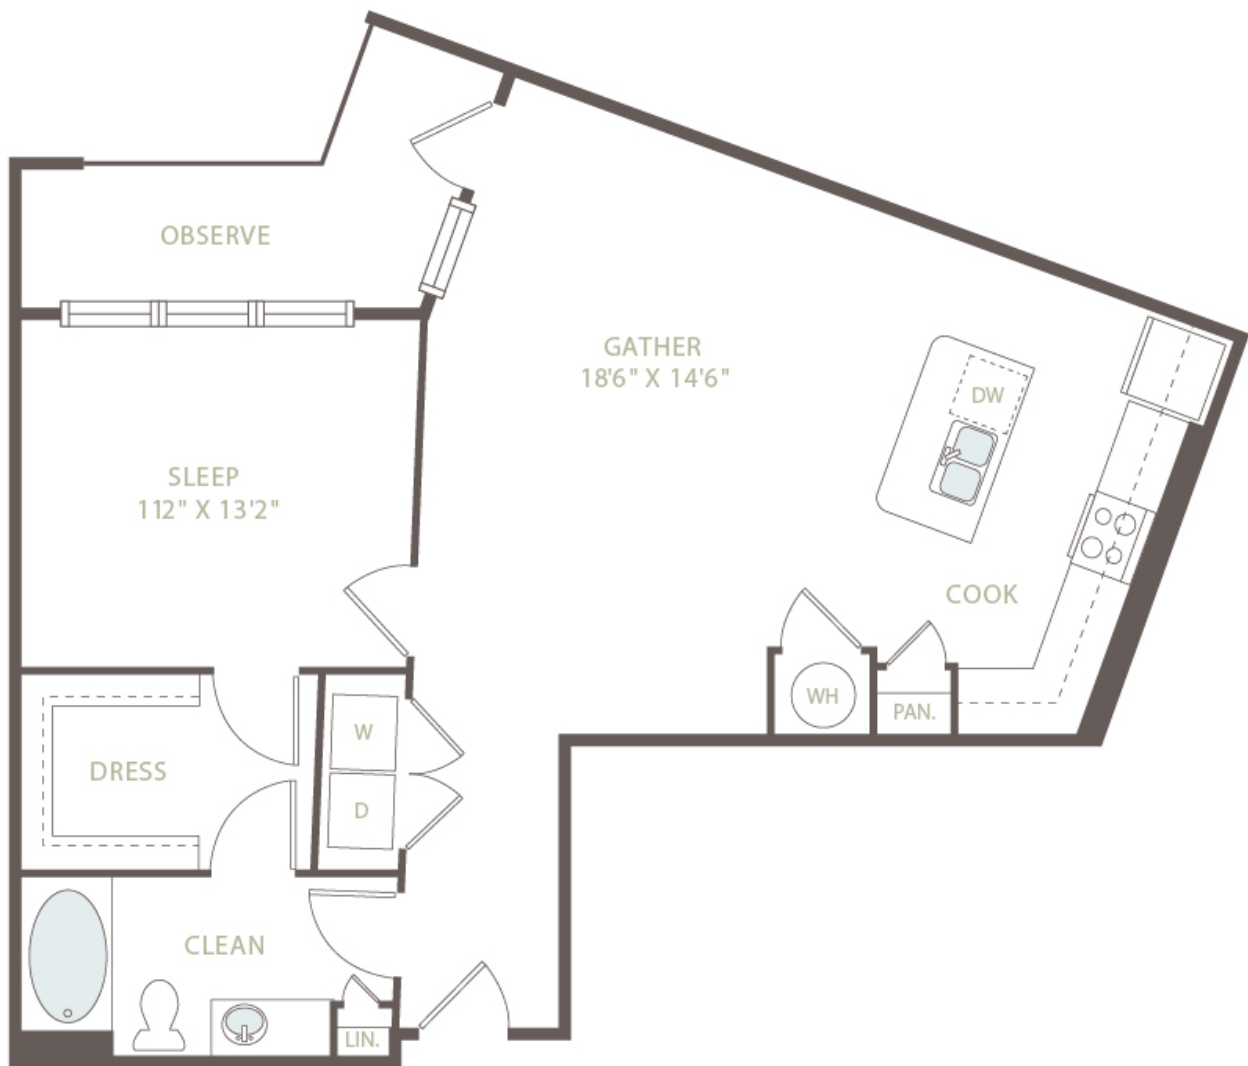

DISTRICT WEST

Measurements are approximate and subject to change.

101 REEDY VIEW DRIVE | GREENVILLE, SC 29601 | 866.954.5443

A6

1 bed/1 bath
922 sq. ft.

/DistrictWestApts

@DistrictWestApt

/DistrictWestApts