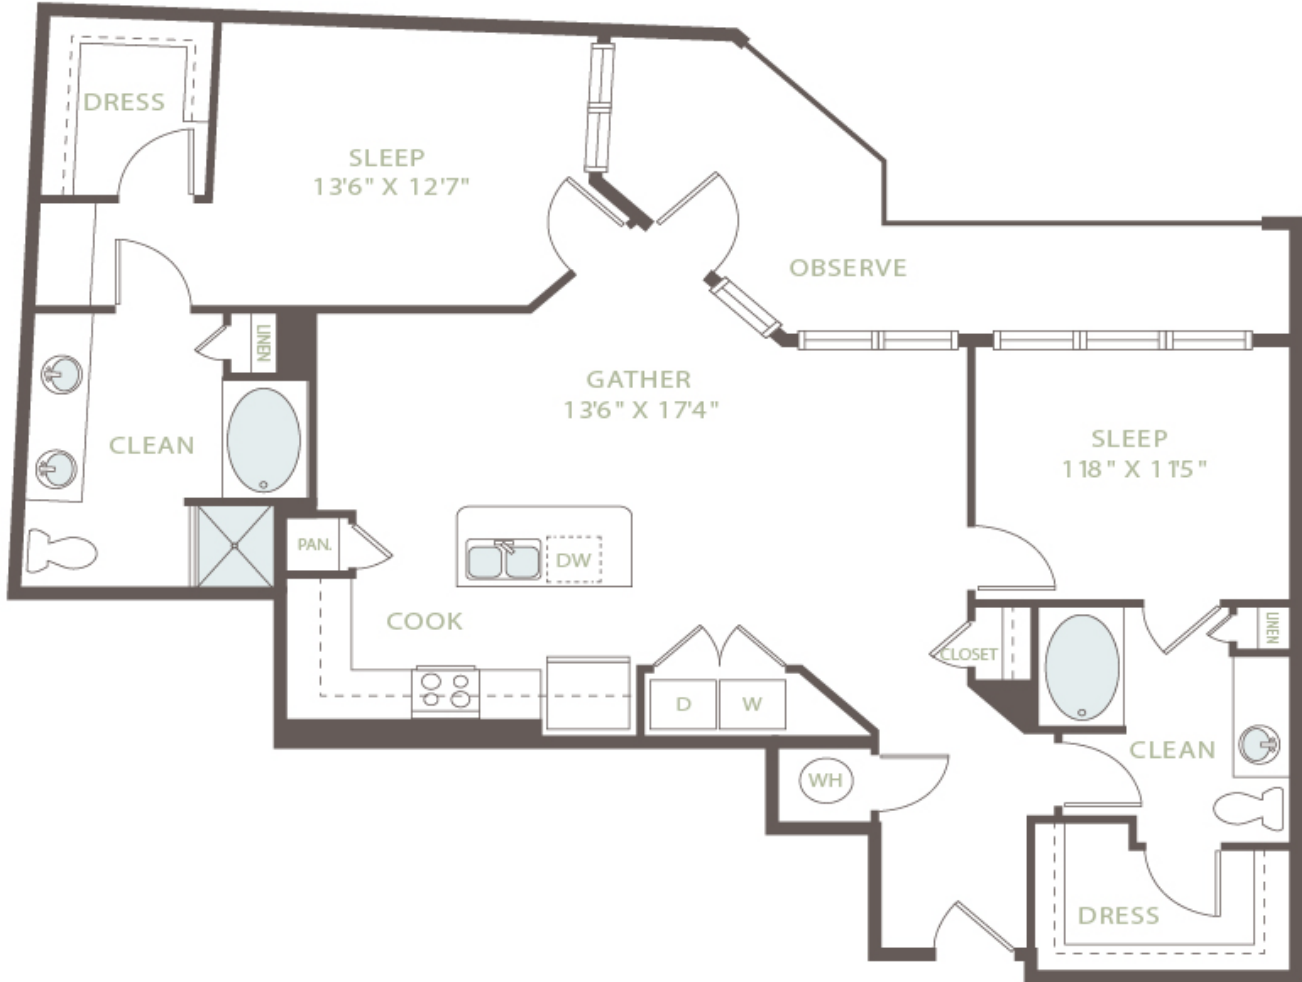

DISTRICT WEST

Measurements are approximate and subject to change.

101 REEDY VIEW DRIVE | GREENVILLE, SC 29601 | 866.954.5443

B7

2 bed/2 bath
1322 sq. ft.

/DistrictWestApts

@DistrictWestApt

/DistrictWestApts