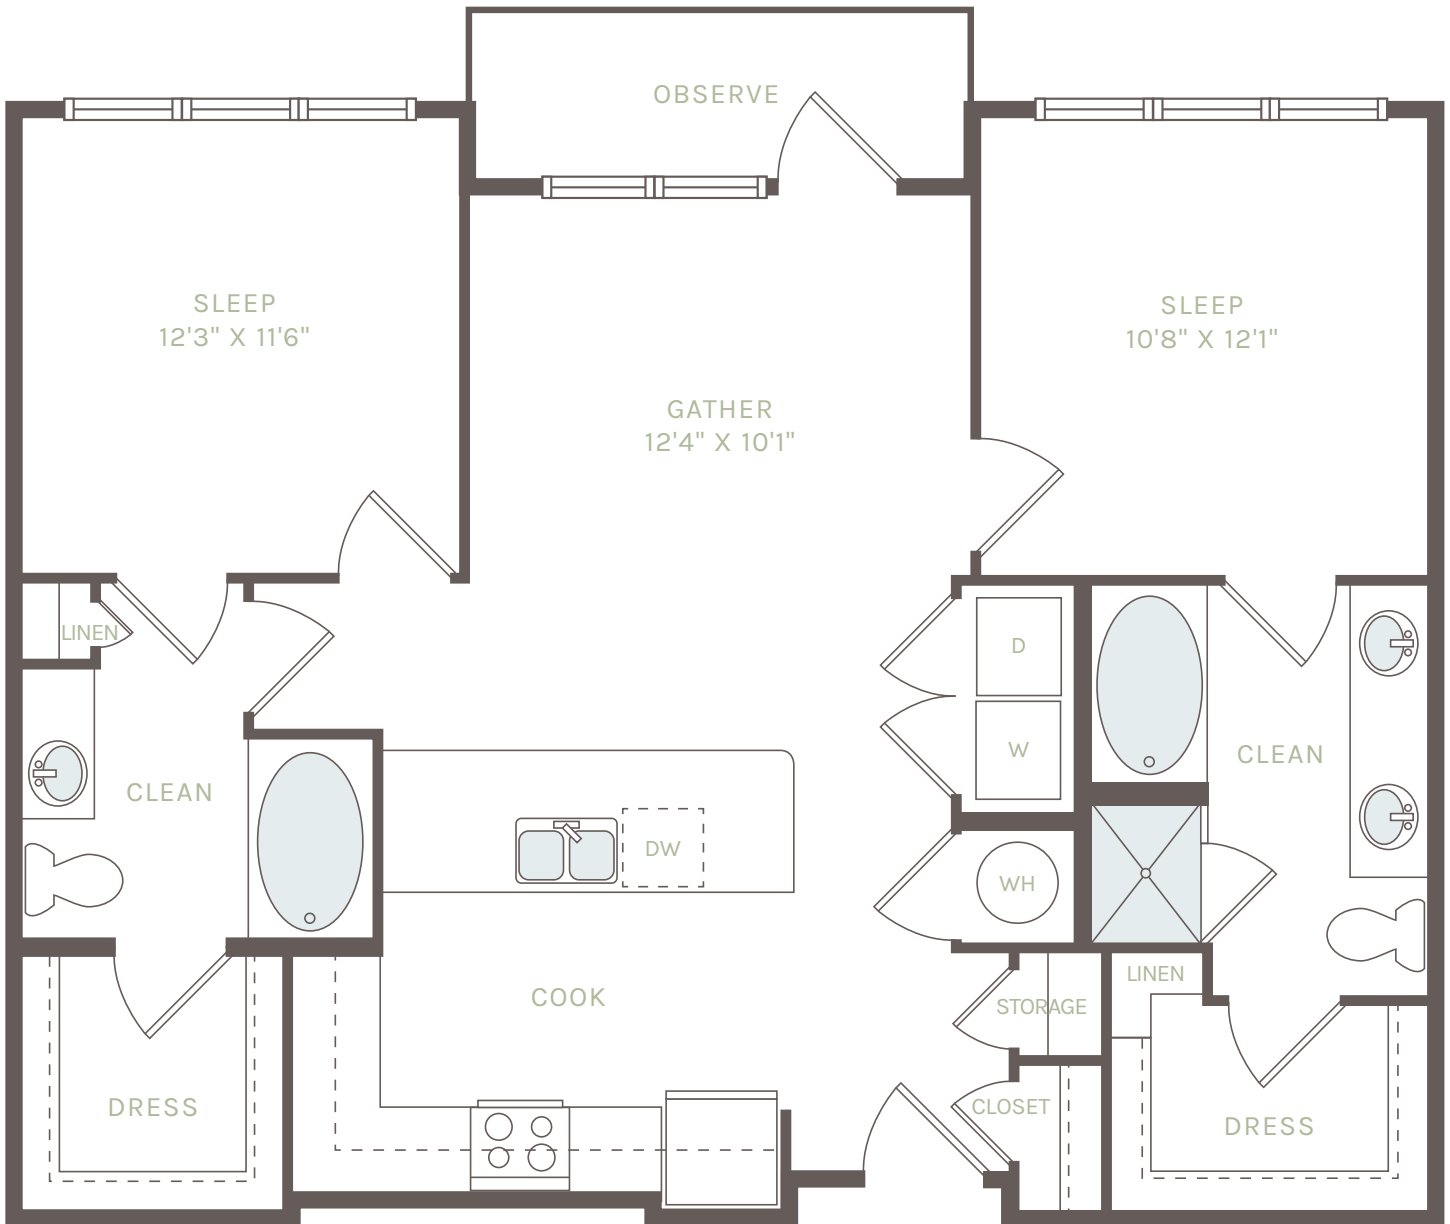

DISTRICT WEST

Measurements are approximate and subject to change.

101 REEDY VIEW DRIVE | GREENVILLE, SC 29601 | 866.954.5443

B3

2 bed/2 bath
1040 sq. ft.

/DistrictWestApts

@DistrictWestApt

/DistrictWestApts