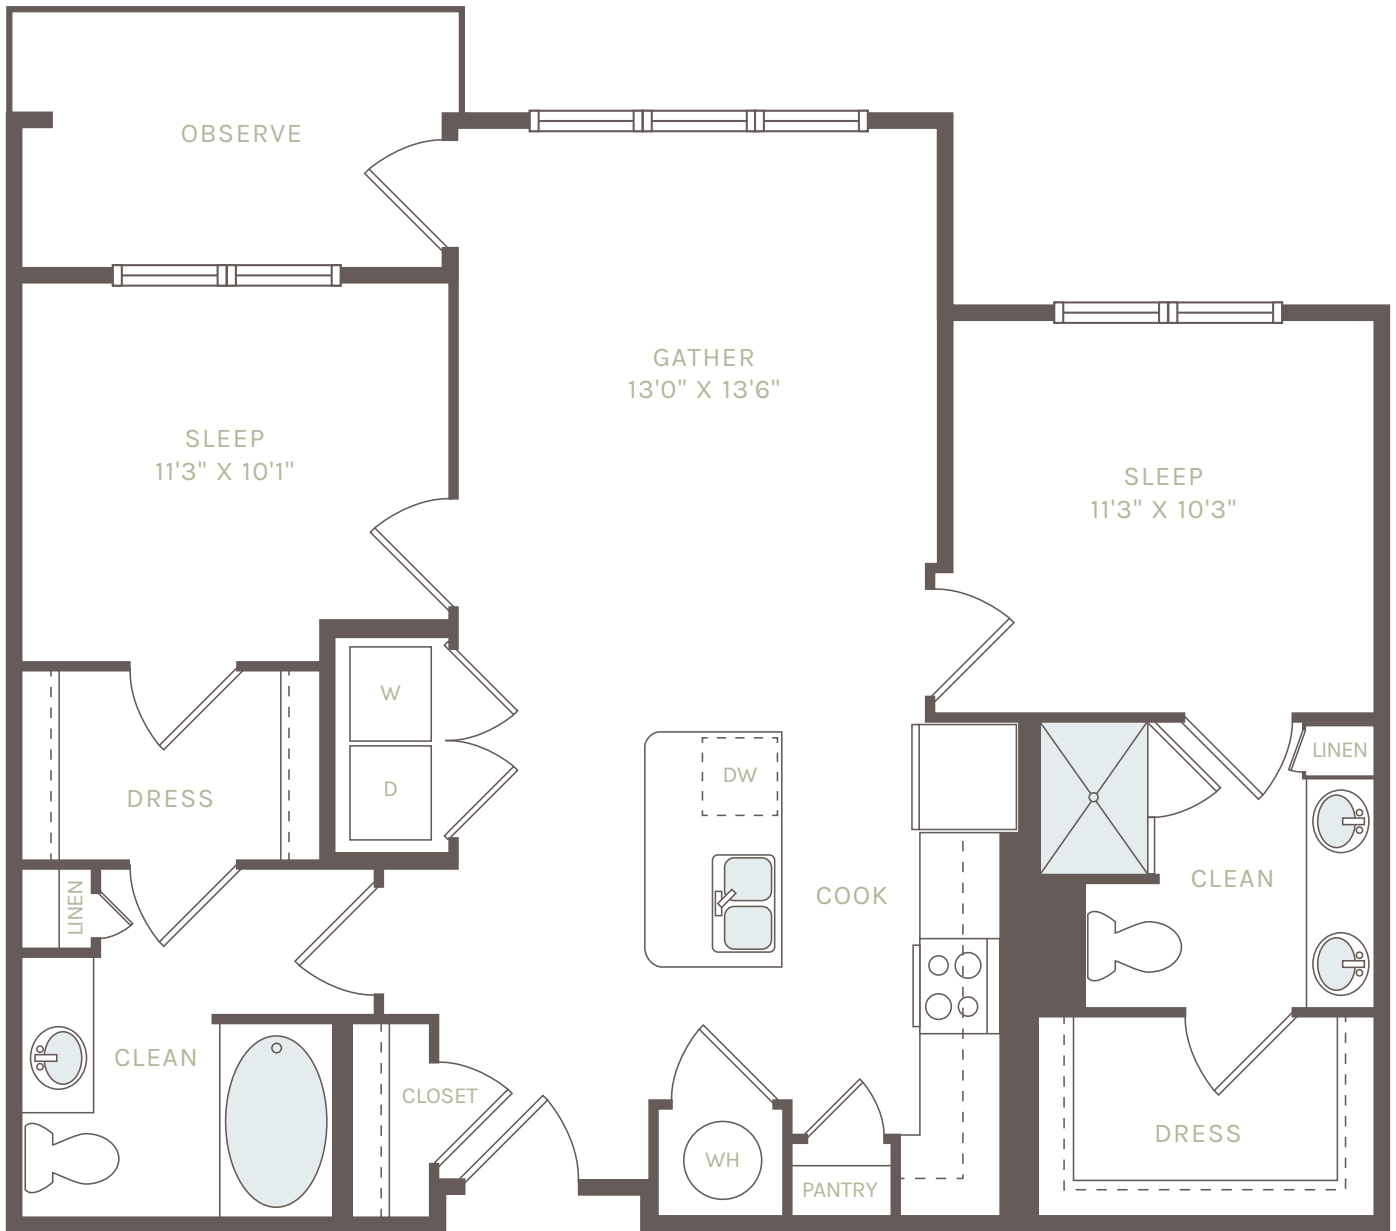

DISTRICT WEST

Measurements are approximate and subject to change.

101 REEDY VIEW DRIVE | GREENVILLE, SC 29601 | 866.954.5443

B2

2 bed/2 bath
994 sq. ft.

/DistrictWestApts

@DistrictWestApt

/DistrictWestApts