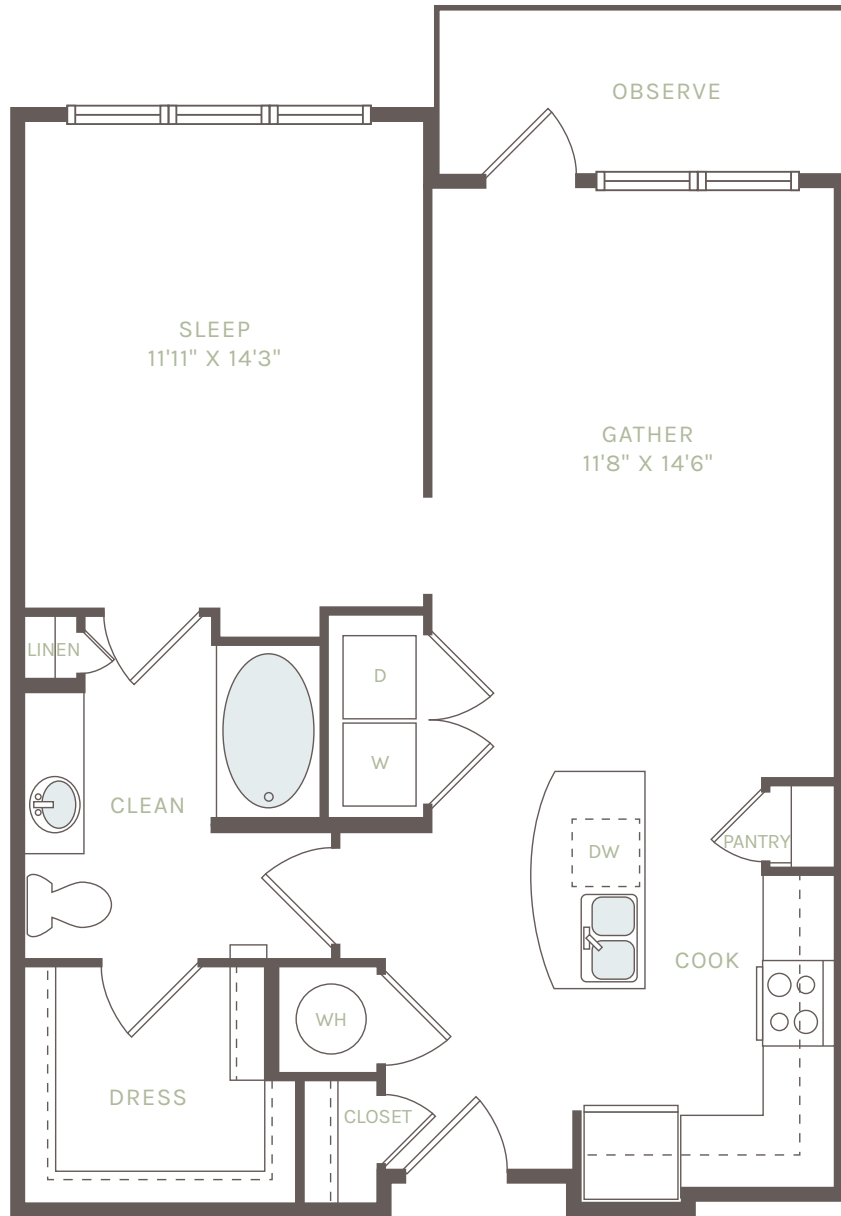

DISTRICT WEST

Measurements are approximate and subject to change.

101 REEDY VIEW DRIVE | GREENVILLE, SC 29601 | 866.954.5443

A3

1 bed/1 bath
795 sq. ft.

/DistrictWestApts

@DistrictWestApt

/DistrictWestApts