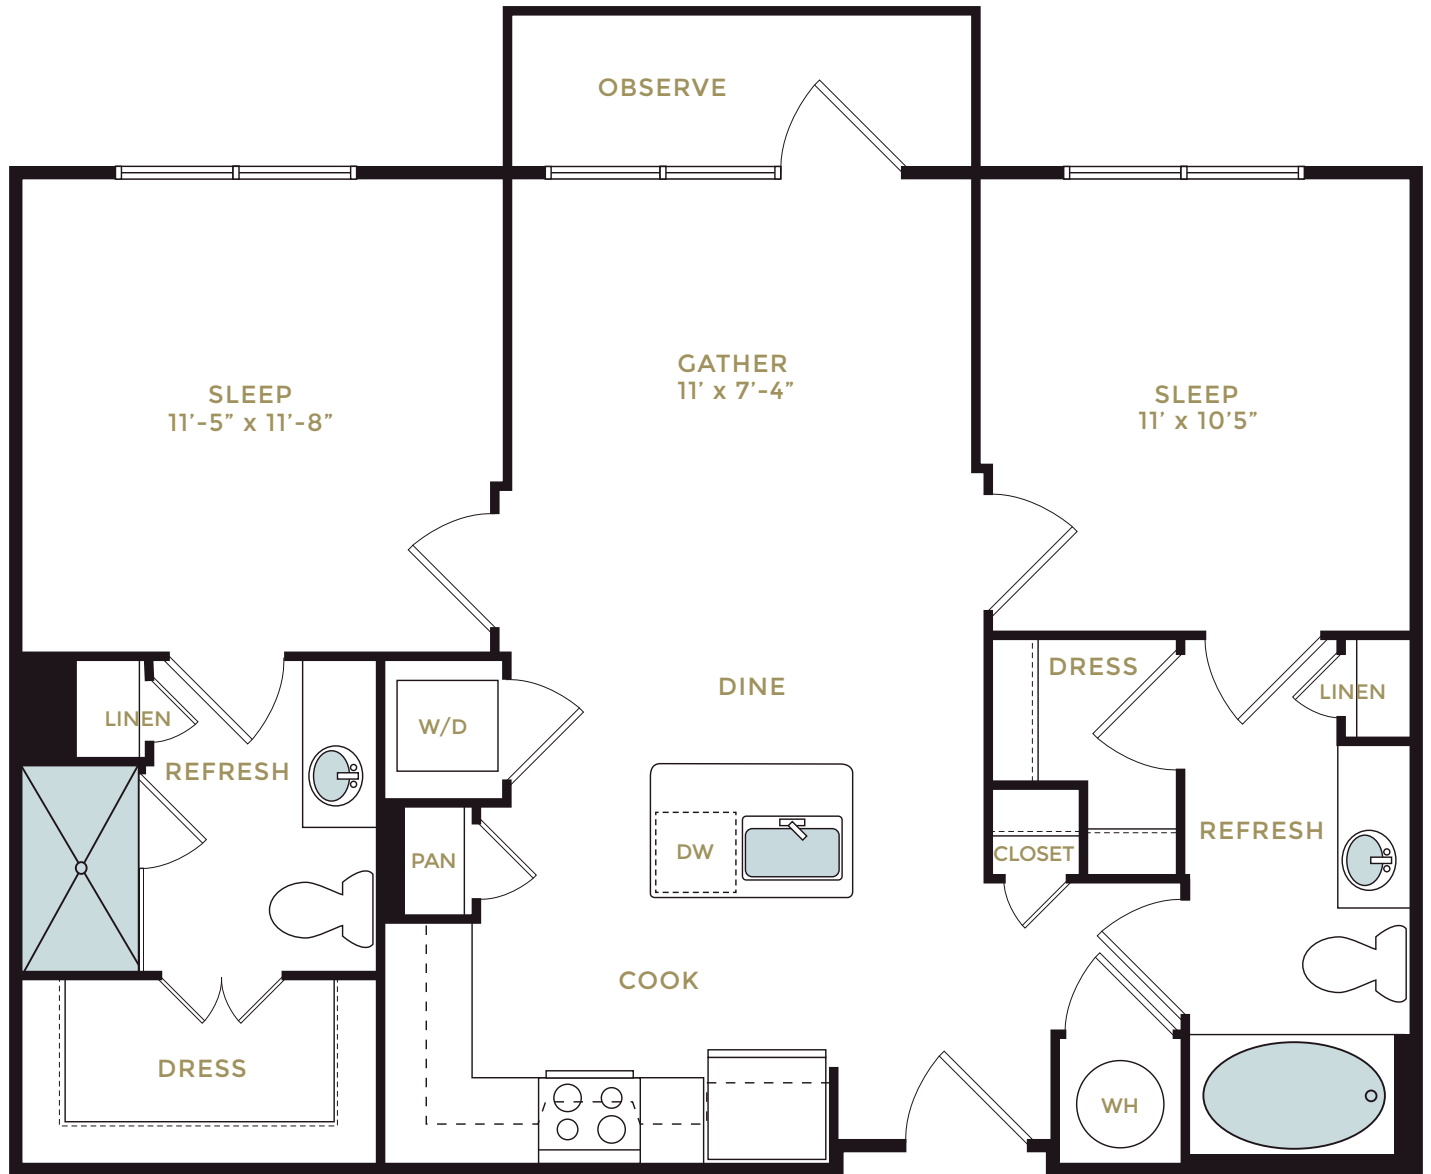

FOLLY
APARTMENTS

35F-8 888 SQ. FT. / 2 BED / 2 BATH

*Measurements are approximate and subject to change.

35FOLLY.COM

35 FOLLY ROAD | CHARLESTON, SC 29407 | 866.990.5418