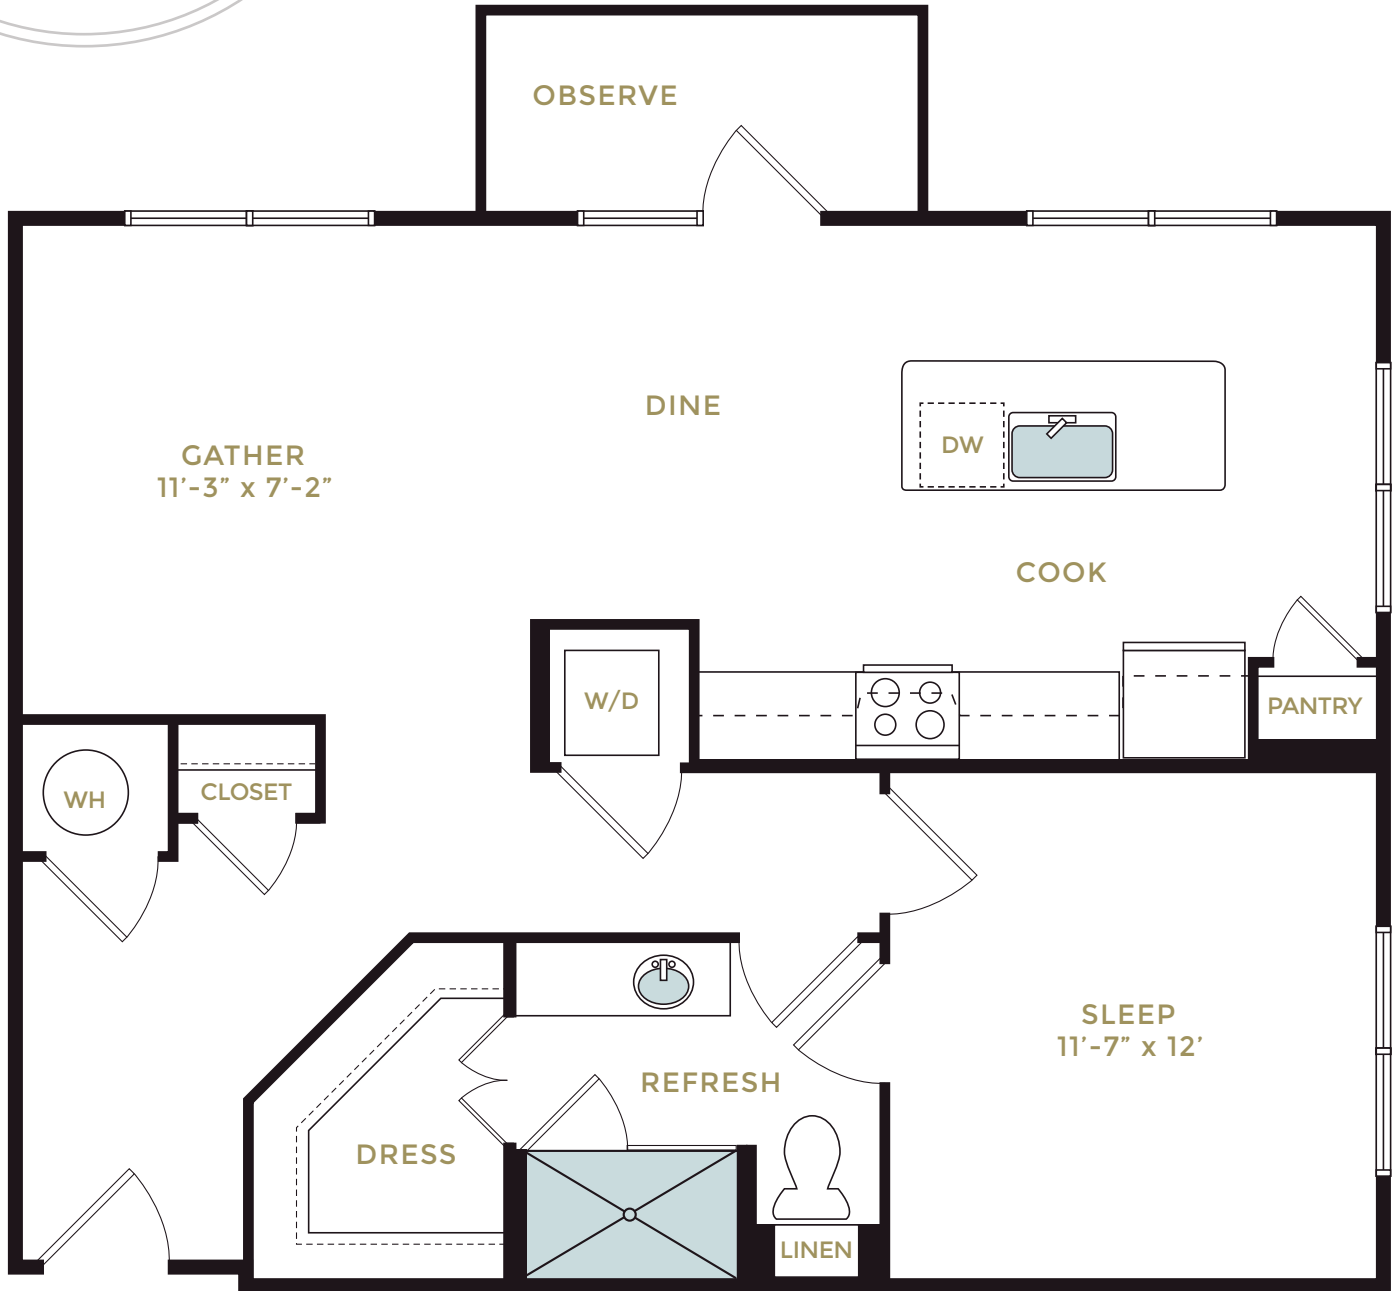

35

FOLLY
APARTMENTS

35F-7 857 SQ. FT. / 1 BED / 1 BATH

*Measurements are approximate and subject to change.

35FOLLY.COM

35 FOLLY ROAD | CHARLESTON, SC 29407 | 866.990.5418