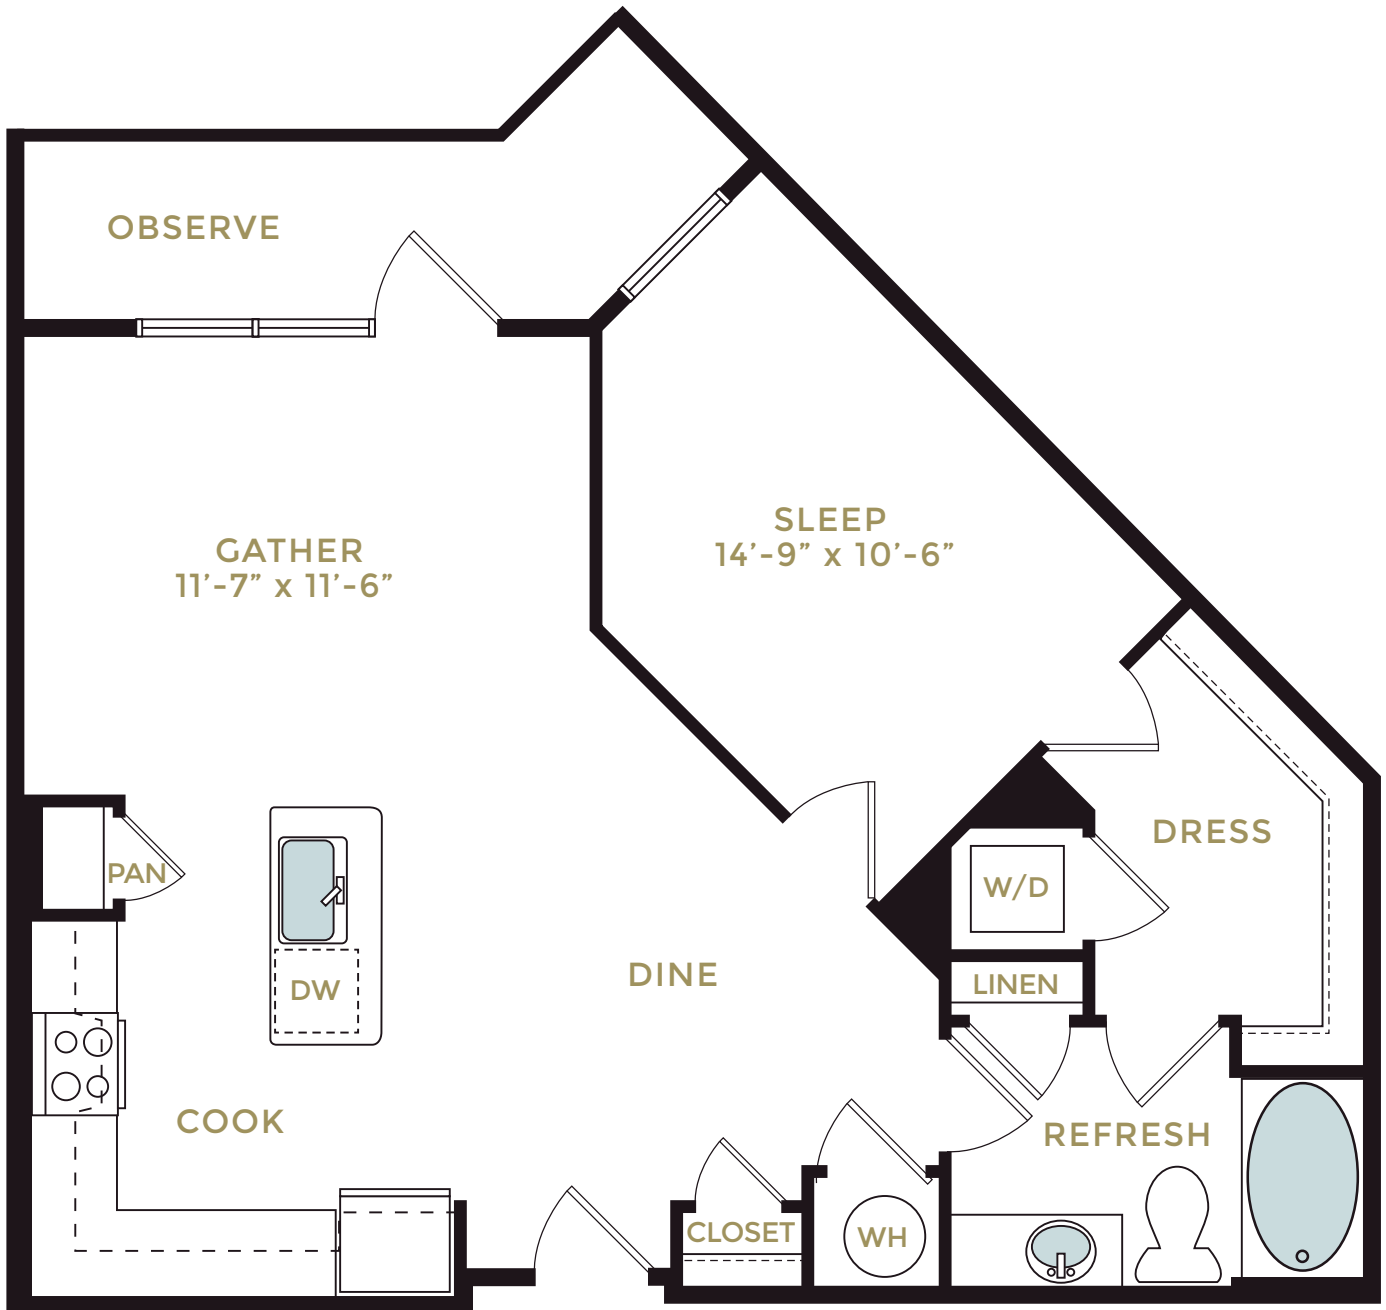

35

FOLLY
APARTMENTS

35F-6

813 SQ. FT. / 1 BED / 1 BATH

*Measurements are approximate and subject to change.

35FOLLY.COM

35 FOLLY ROAD | CHARLESTON, SC 29407 | 866.990.5418