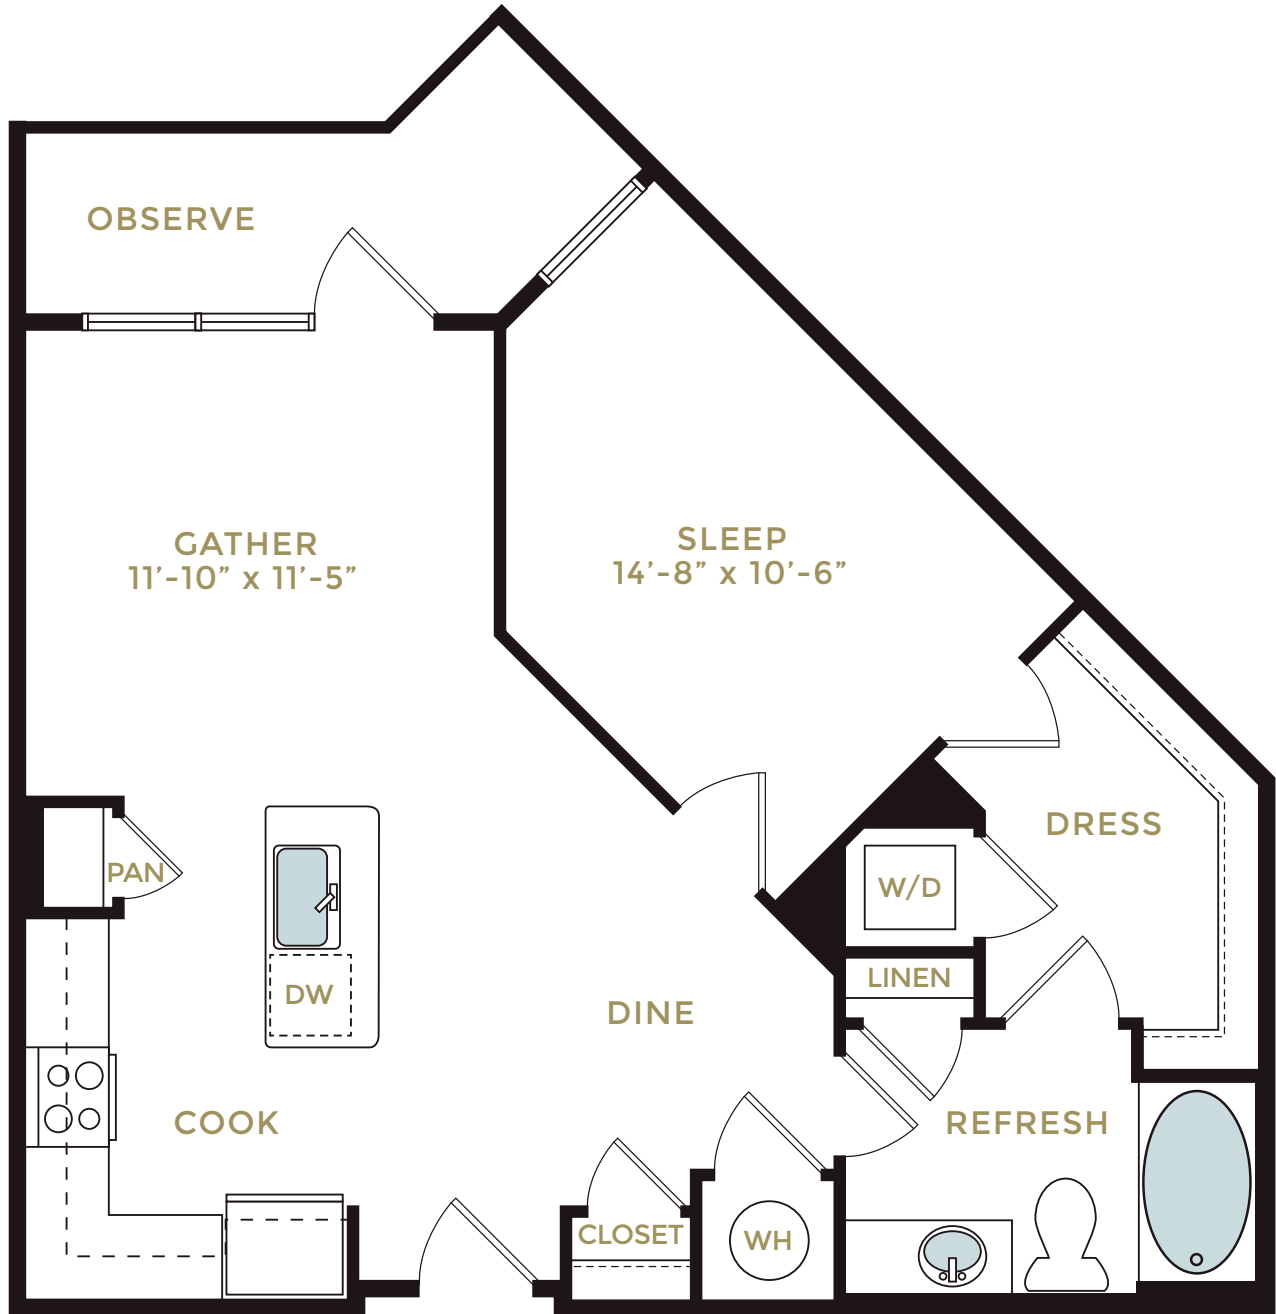

35

FOLLY  
APARTMENTS

35F-5 722 SQ. FT. / 1 BED / 1 BATH

\*Measurements are approximate and subject to change.

35FOLLY.COM

35 FOLLY ROAD | CHARLESTON, SC 29407 | 866.990.5418