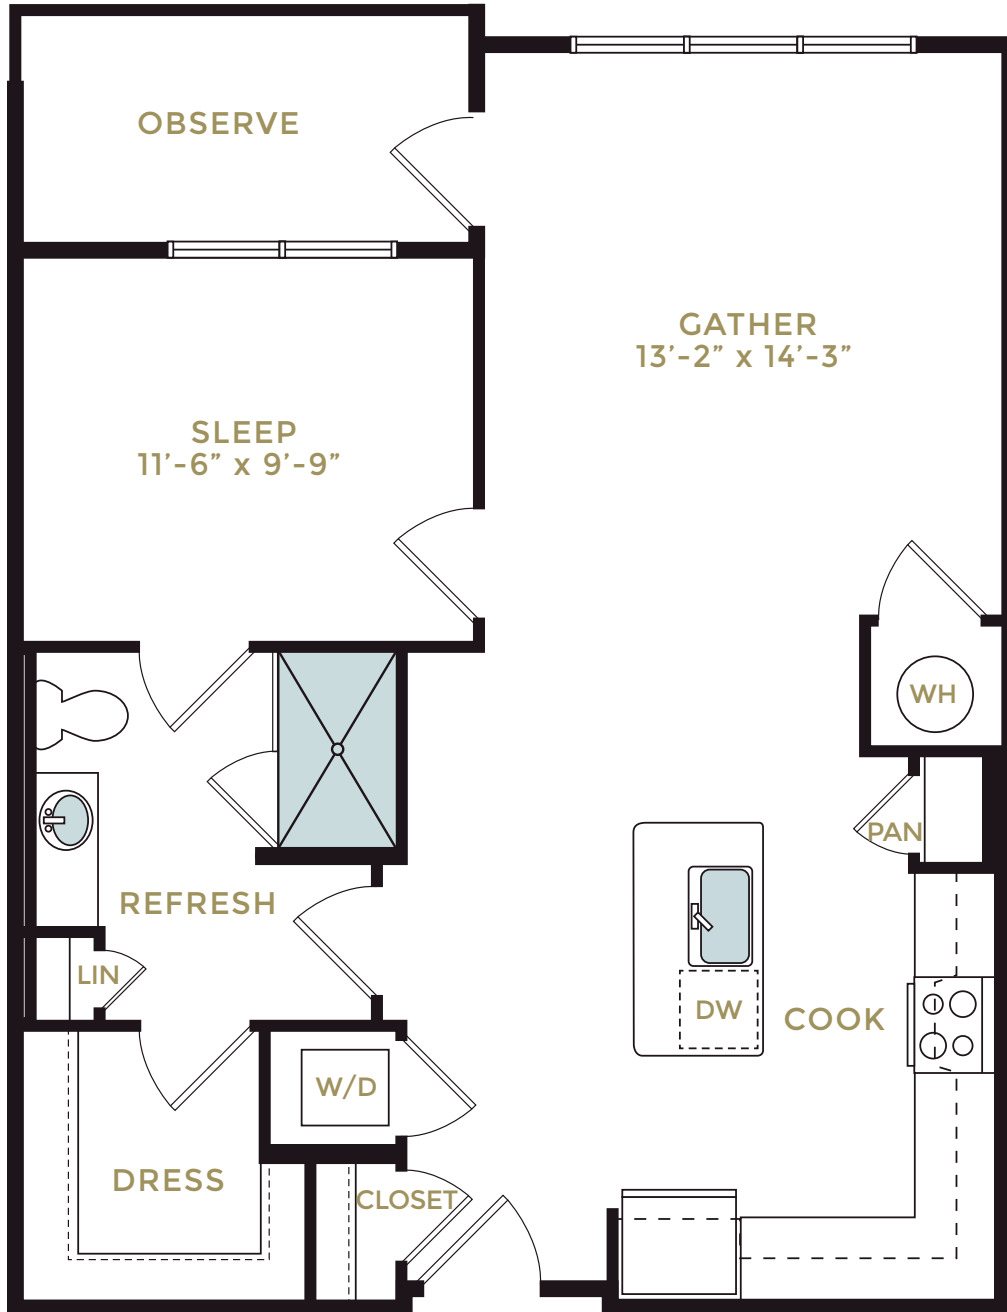

FOLLY
APARTMENTS

35F-4 795 SQ. FT. / 1 BED / 1 BATH

*Measurements are approximate and subject to change.

35FOLLY.COM

35 FOLLY ROAD | CHARLESTON, SC 29407 | 866.990.5418