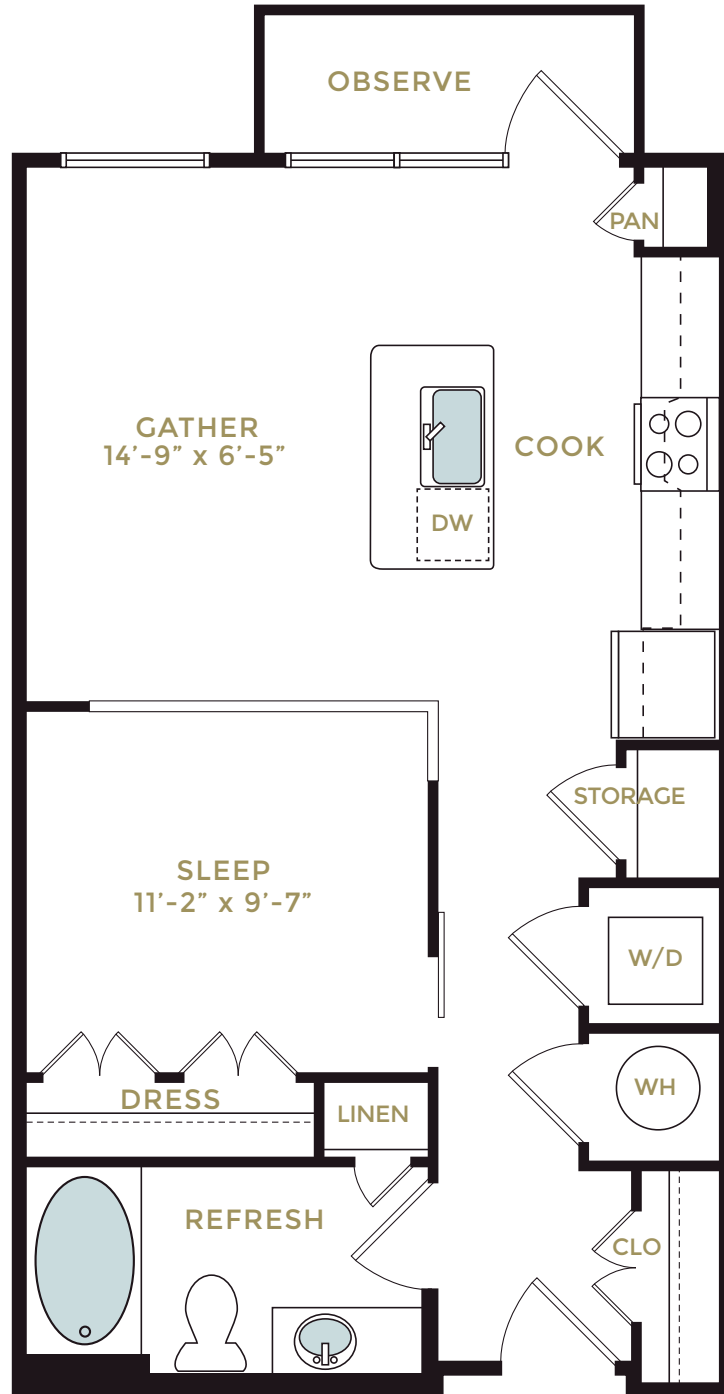

**FOLLY**  
APARTMENTS

**35F-2** 648 SQ. FT. / 1 BED / 1 BATH

\*Measurements are approximate and subject to change.

[35FOLLY.COM](http://35FOLLY.COM)

35 FOLLY ROAD | CHARLESTON, SC 29407 | 866.990.5418