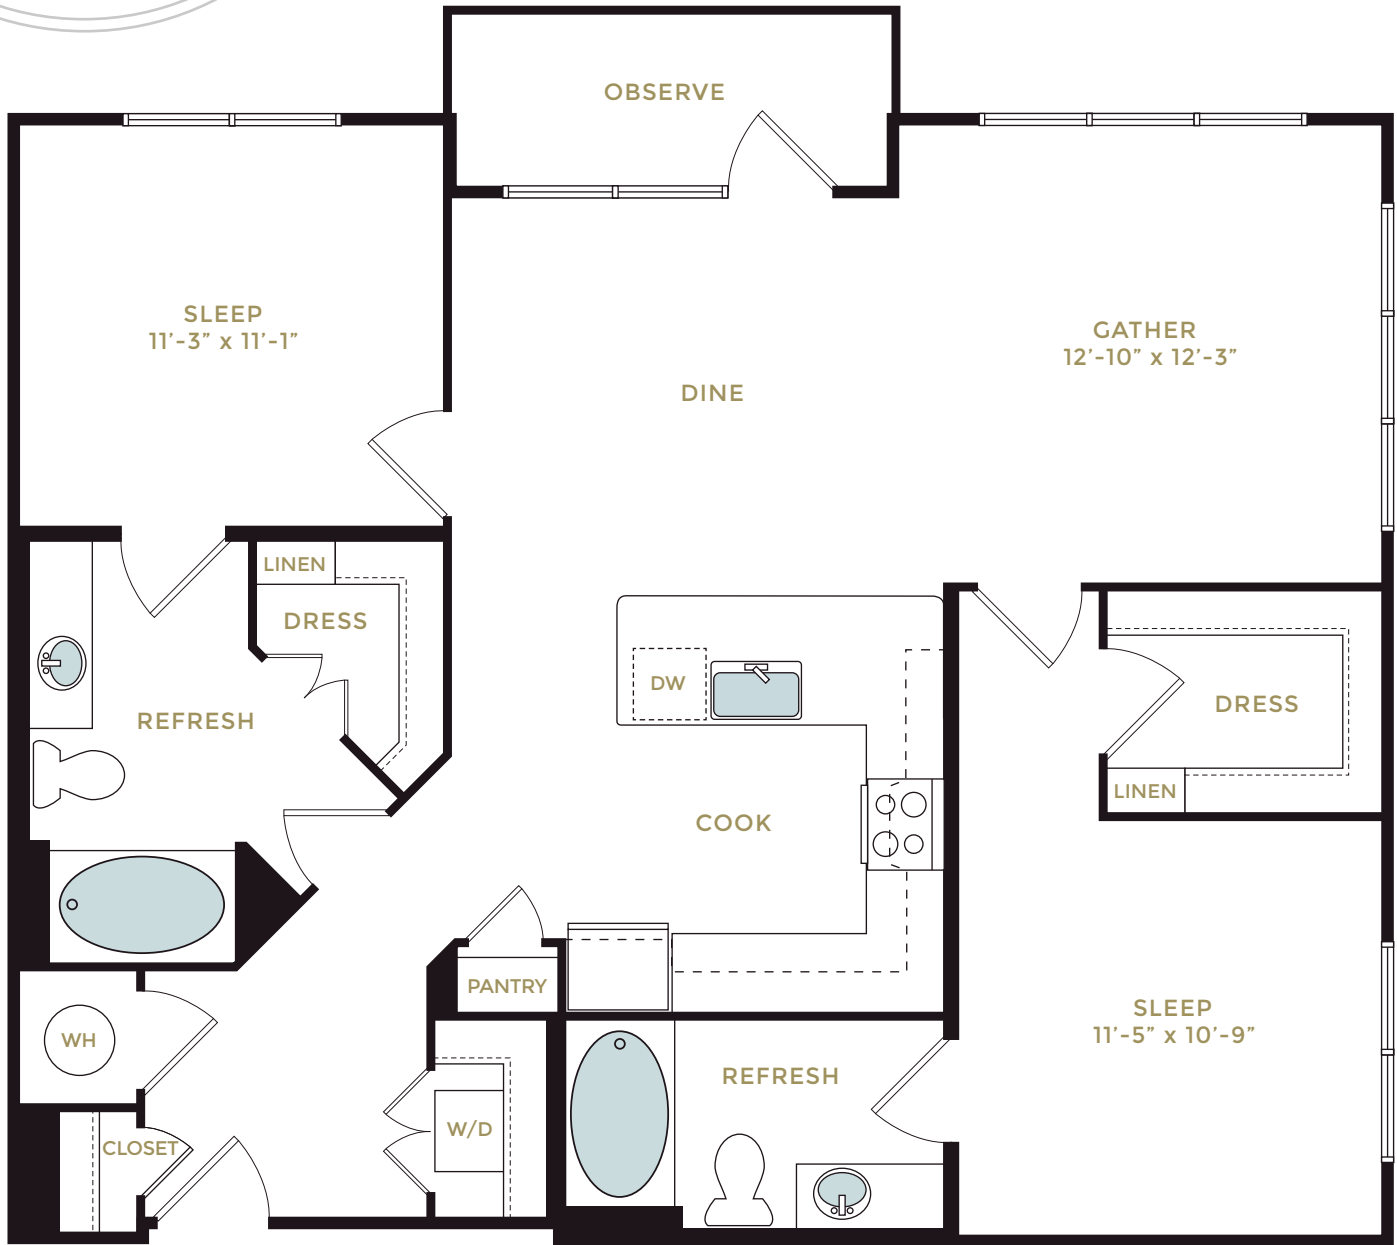

FOLLY
APARTMENTS

35F-12

1153 SQ. FT. / 2 BED / 2 BATH

*Measurements are approximate and subject to change.

35FOLLY.COM

35 FOLLY ROAD | CHARLESTON, SC 29407 | 866.990.5418