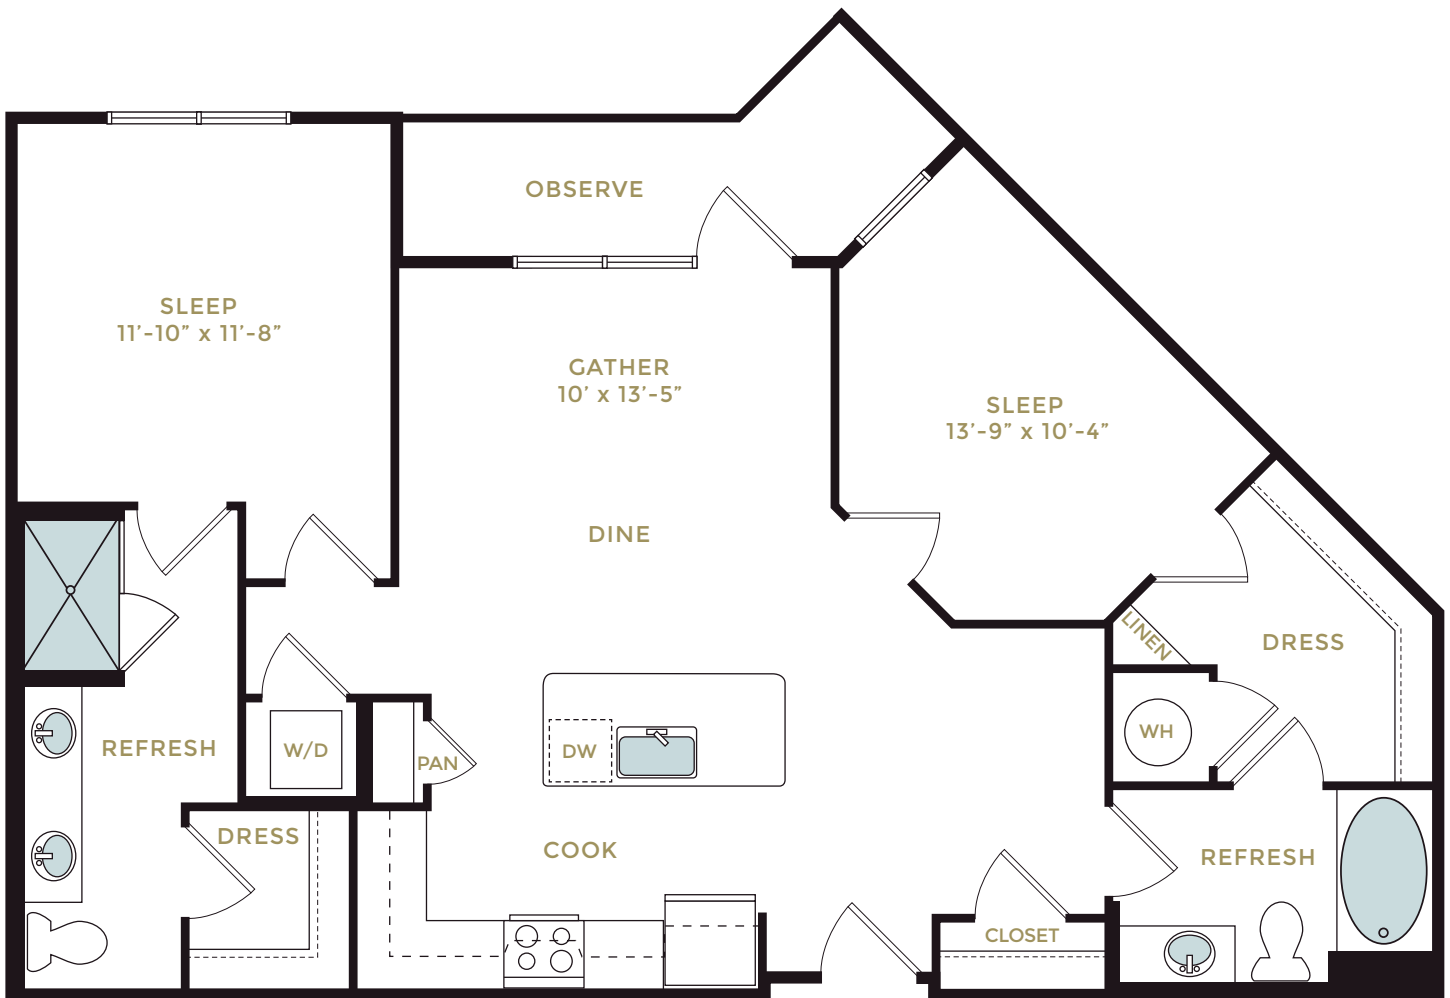

35

FOLLY  
APARTMENTS

35F-11 1088 SQ. FT. / 2 BED / 2 BATH

\*Measurements are approximate and subject to change.

35FOLLY.COM

35 FOLLY ROAD | CHARLESTON, SC 29407 | 866.990.5418