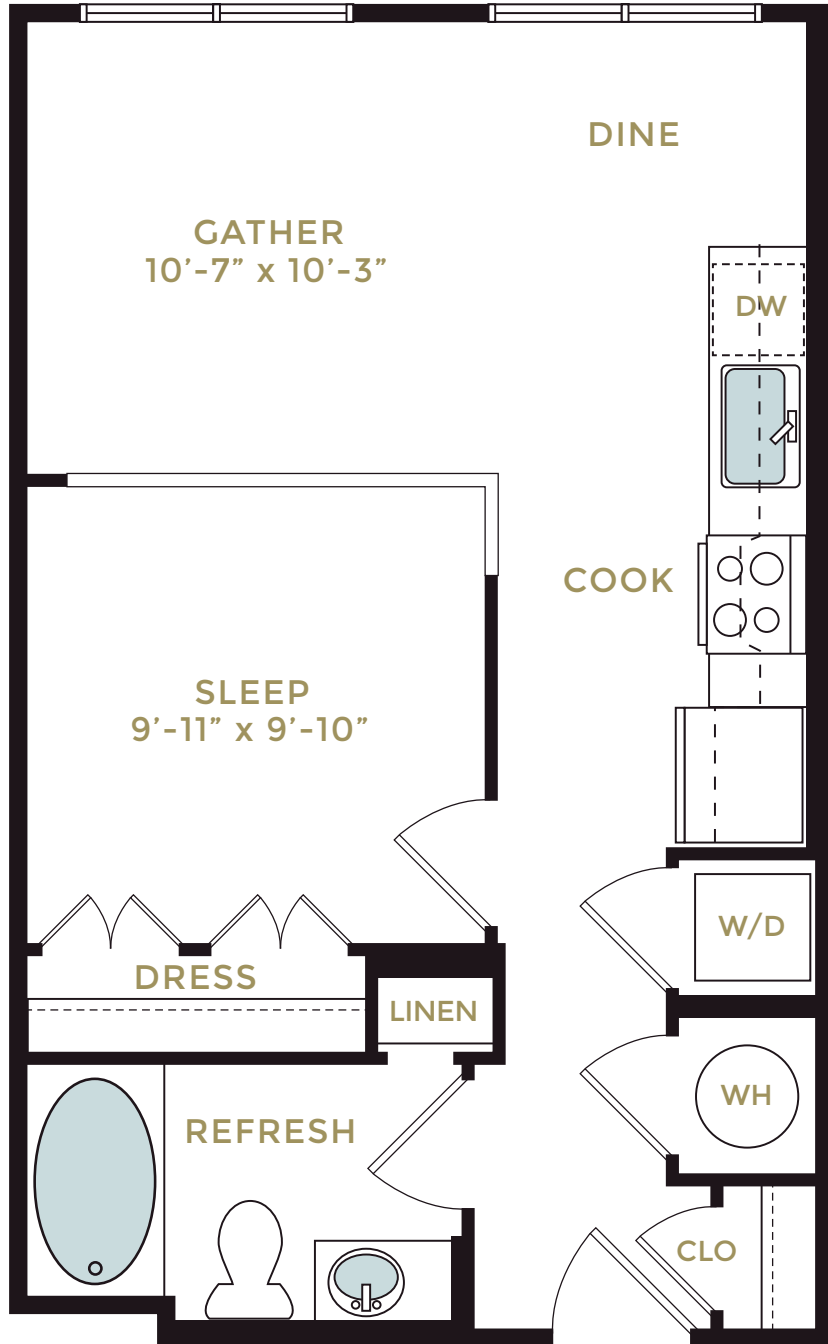

FOLLY
APARTMENTS

35F-1 528 SQ. FT. / 1 BED / 1 BATH

*Measurements are approximate and subject to change.

35FOLLY.COM

35 FOLLY ROAD | CHARLESTON, SC 29407 | 866.990.5418