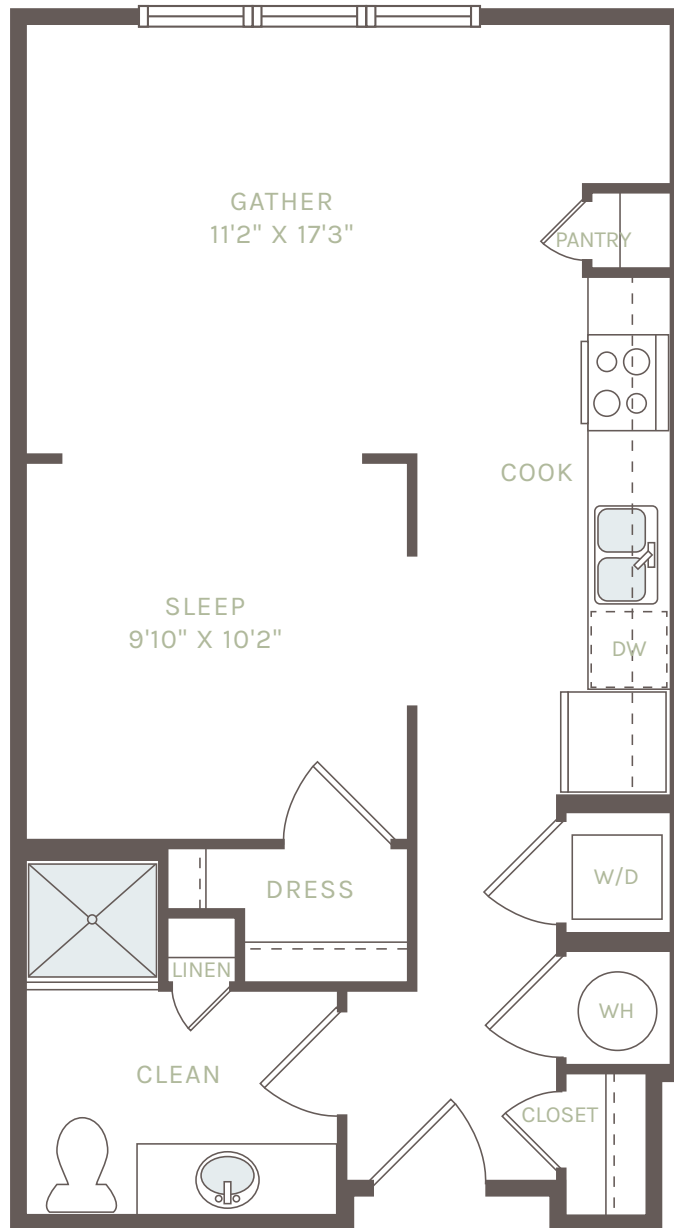

DISTRICT WEST

Measurements are approximate and subject to change.

101 REEDY VIEW DRIVE | GREENVILLE, SC 29601 | 866.954.5443

DW.78

1 bed/1 bath
578 sq. ft.

/DistrictWestApts

@DistrictWestApt

/DistrictWestApts