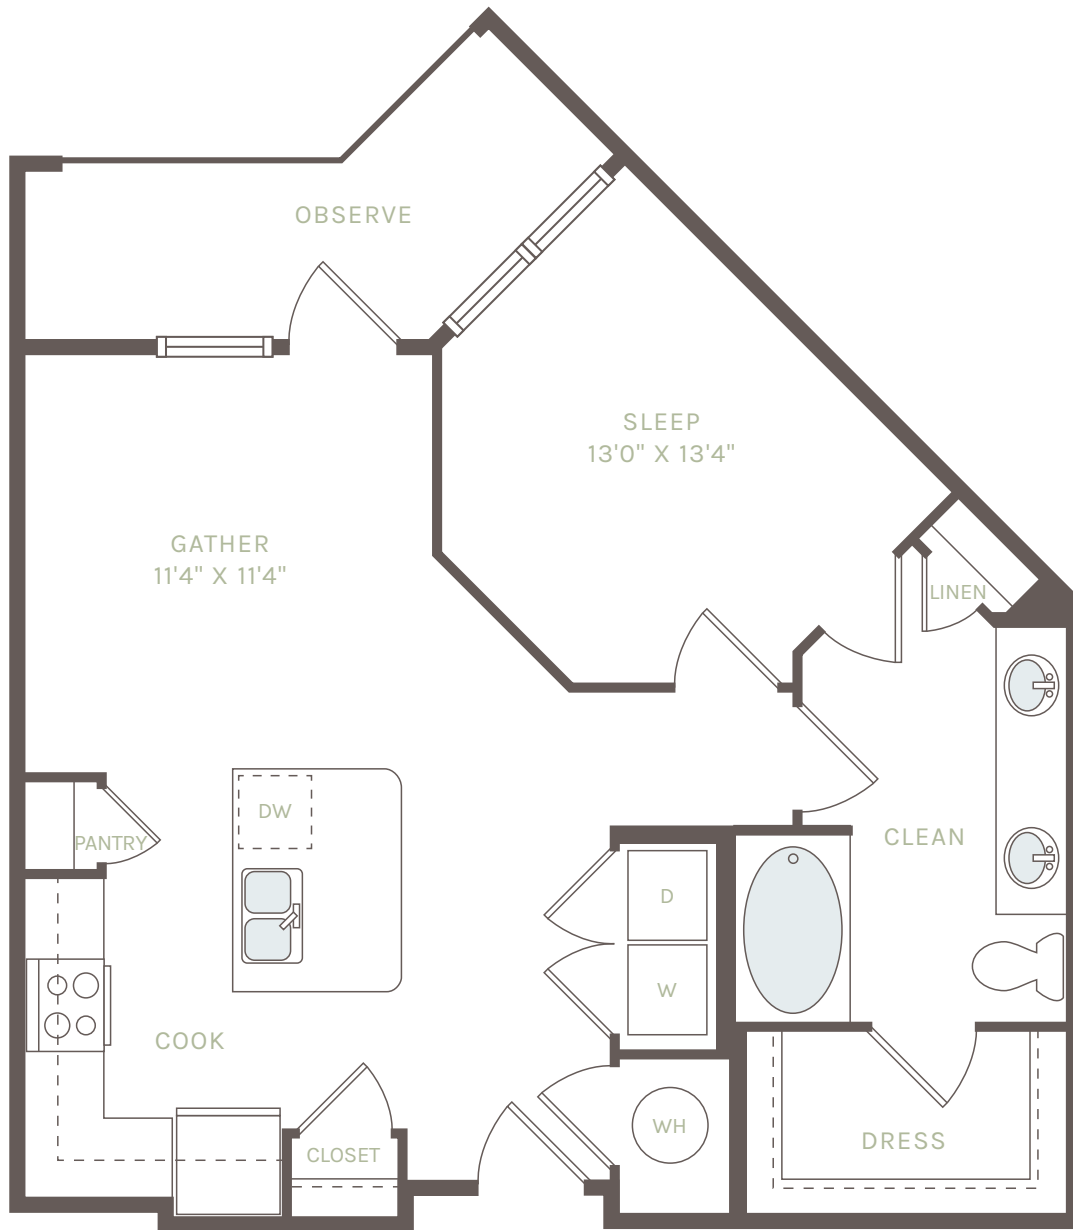

DISTRICT WEST

Measurements are approximate and subject to change.

101 REEDY VIEW DRIVE | GREENVILLE, SC 29601 | 866.954.5443

DW.20

1 bed/1 bath
720 sq. ft.

/DistrictWestApts

@DistrictWestApt

/DistrictWestApts