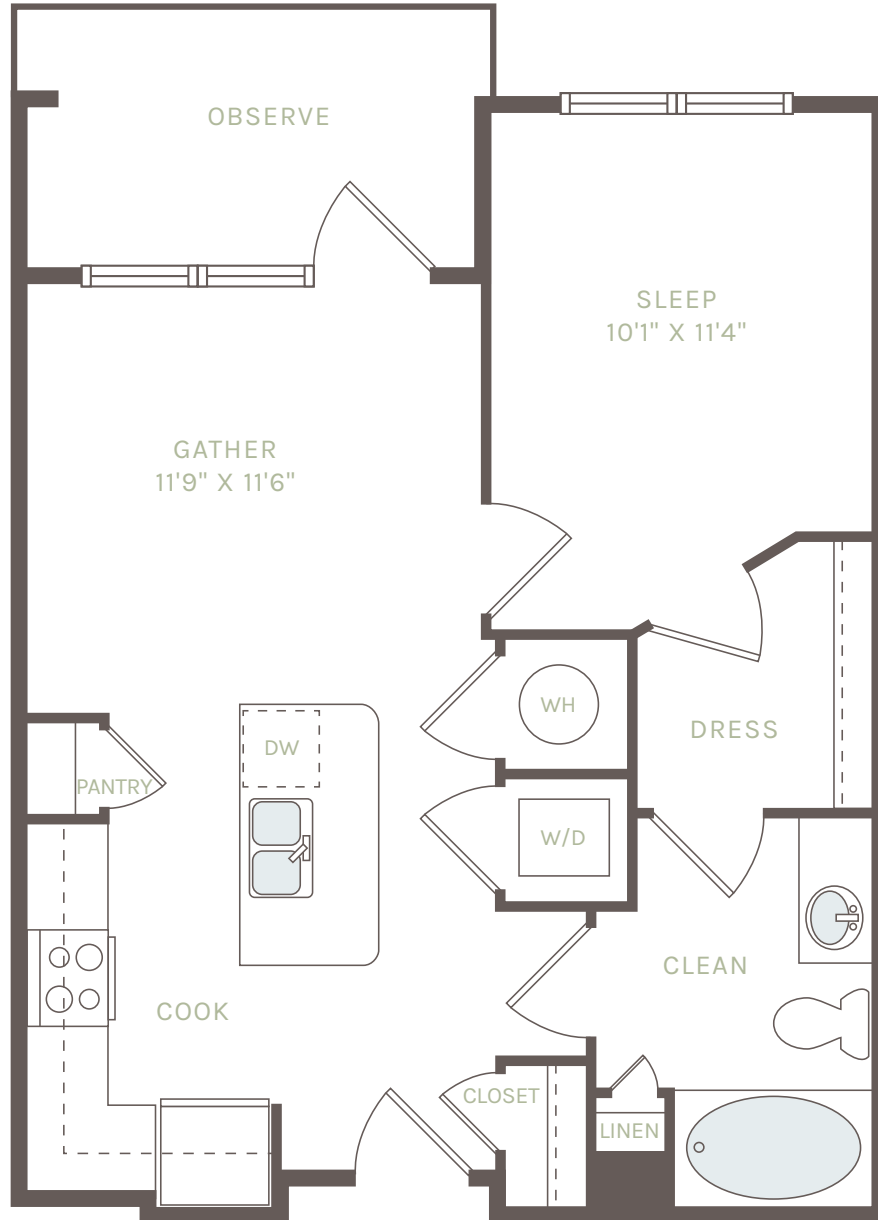

# DISTRICT WEST

*Measurements are approximate and subject to change.*

101 REEDY VIEW DRIVE | GREENVILLE, SC 29601 | 866.954.5443

DW.19

1 bed/1 bath  
619 sq. ft.

/DistrictWestApts

@DistrictWestApt

/DistrictWestApts