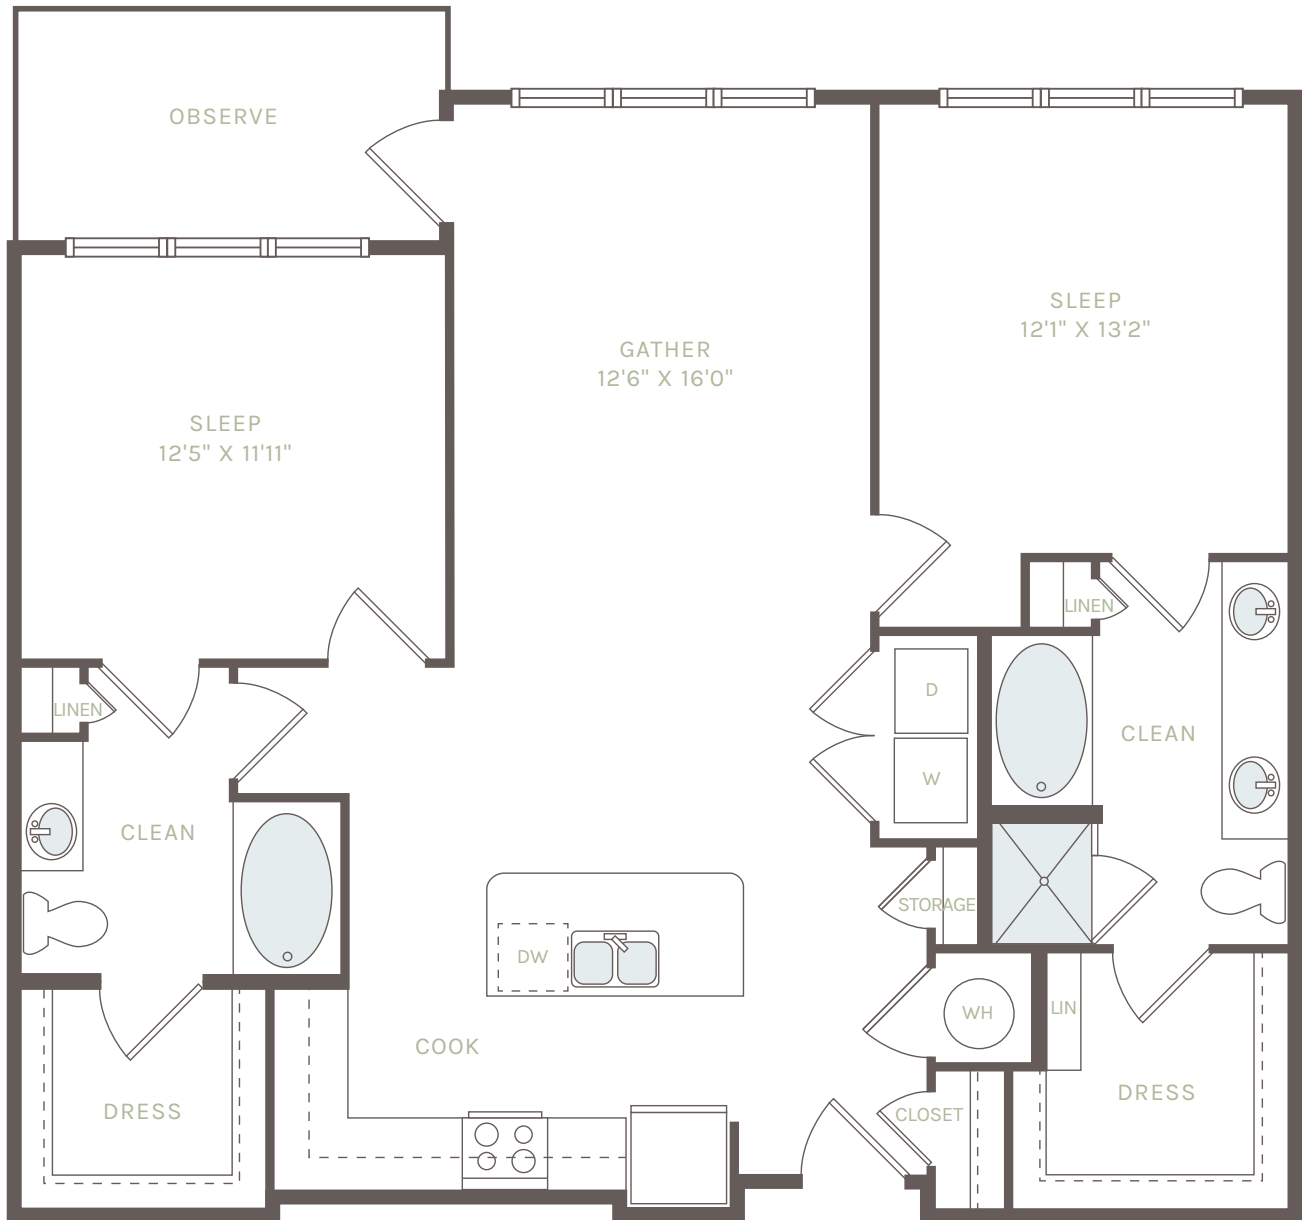

DISTRICT WEST

Measurements are approximate and subject to change.

101 REEDY VIEW DRIVE | GREENVILLE, SC 29601 | 866.954.5443

DW.35

2 bed/2 bath
1235 sq. ft.

/DistrictWestApts

@DistrictWestApt

/DistrictWestApts