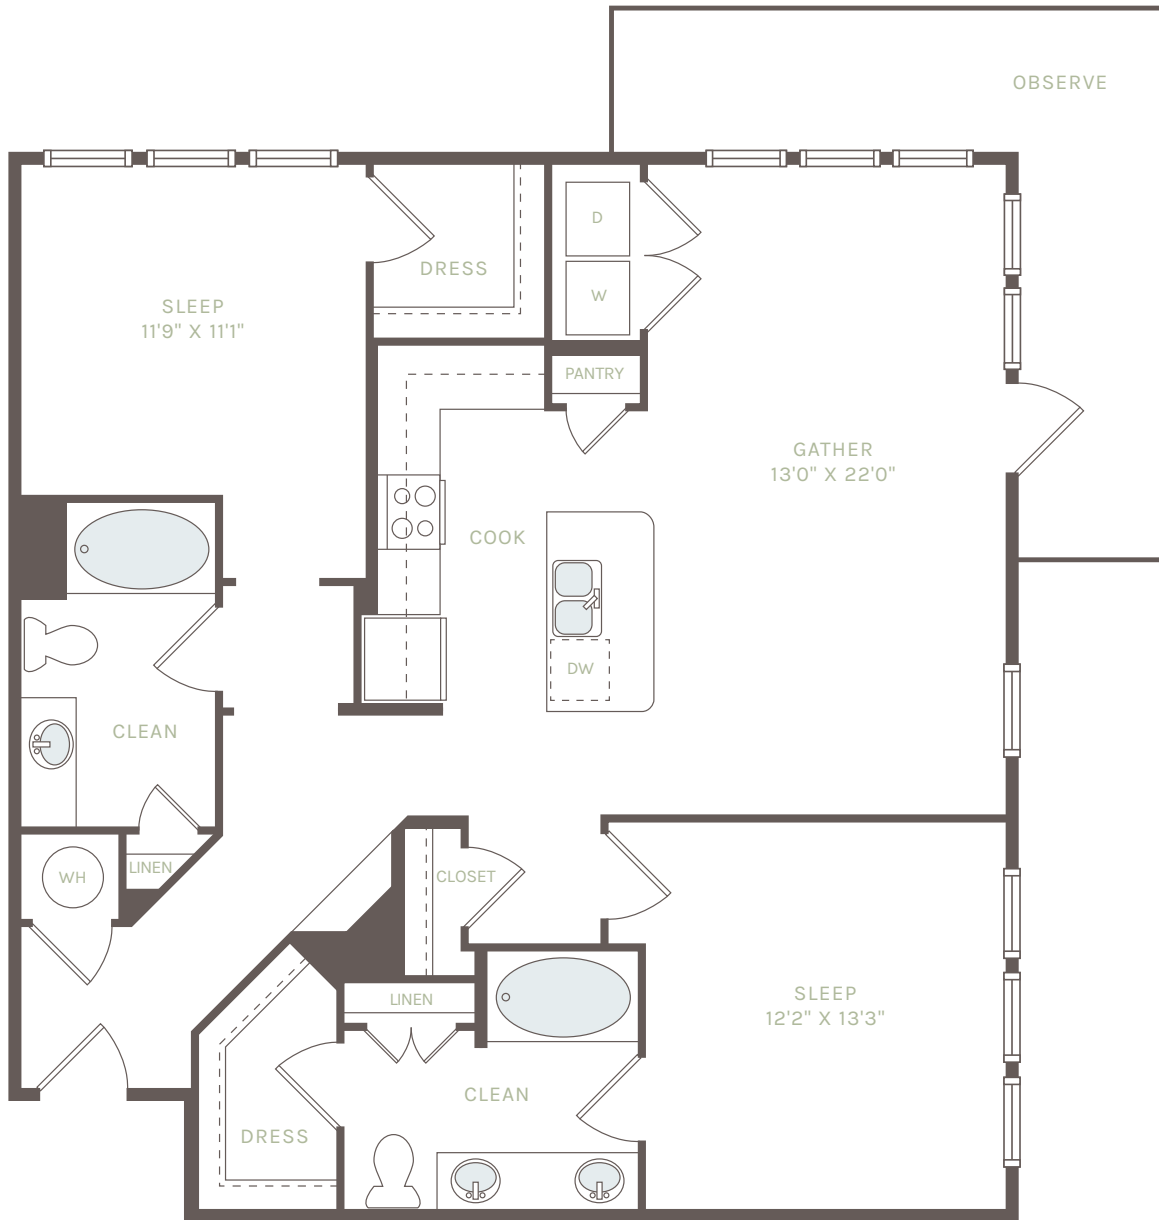

# DISTRICT WEST

Measurements are approximate and subject to change.

101 REEDY VIEW DRIVE | GREENVILLE, SC 29601 | 866.954.5443

DW.33

2 bed/2 bath  
1233 sq. ft.

/DistrictWestApts

@DistrictWestApt

/DistrictWestApts