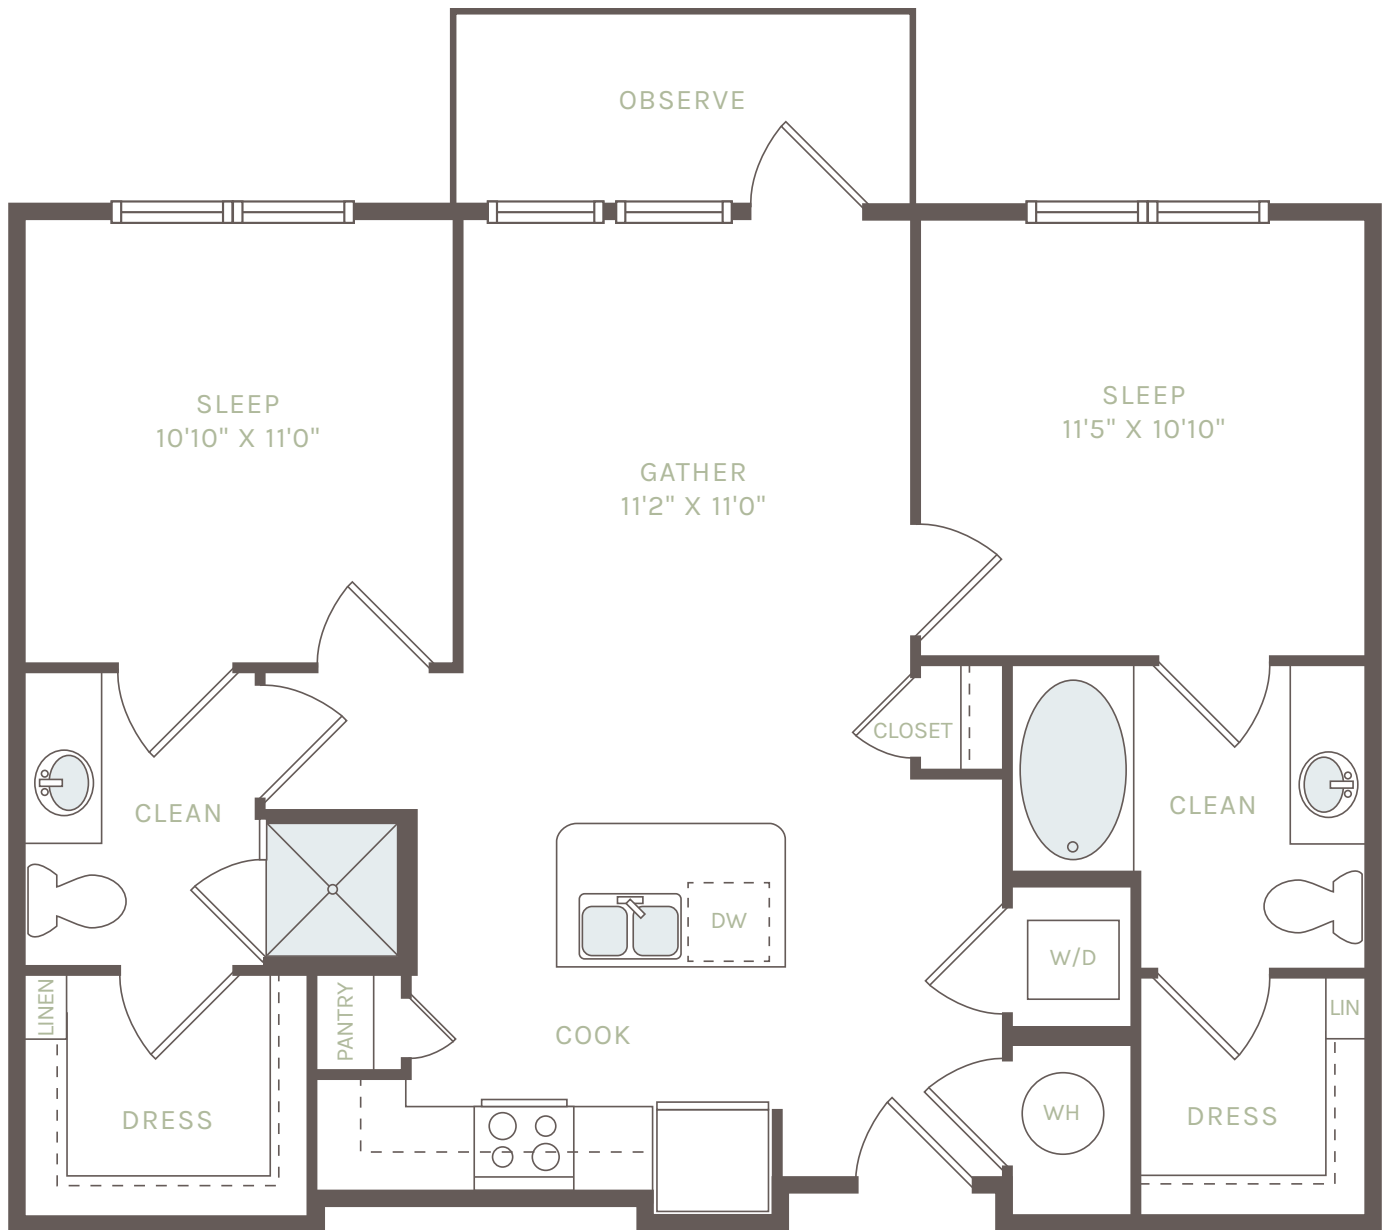

DISTRICT WEST

Measurements are approximate and subject to change.

101 REEDY VIEW DRIVE | GREENVILLE, SC 29601 | 866.954.5443

DW.12

2 bed/2 bath
912 sq. ft.

/DistrictWestApts

@DistrictWestApt

/DistrictWestApts