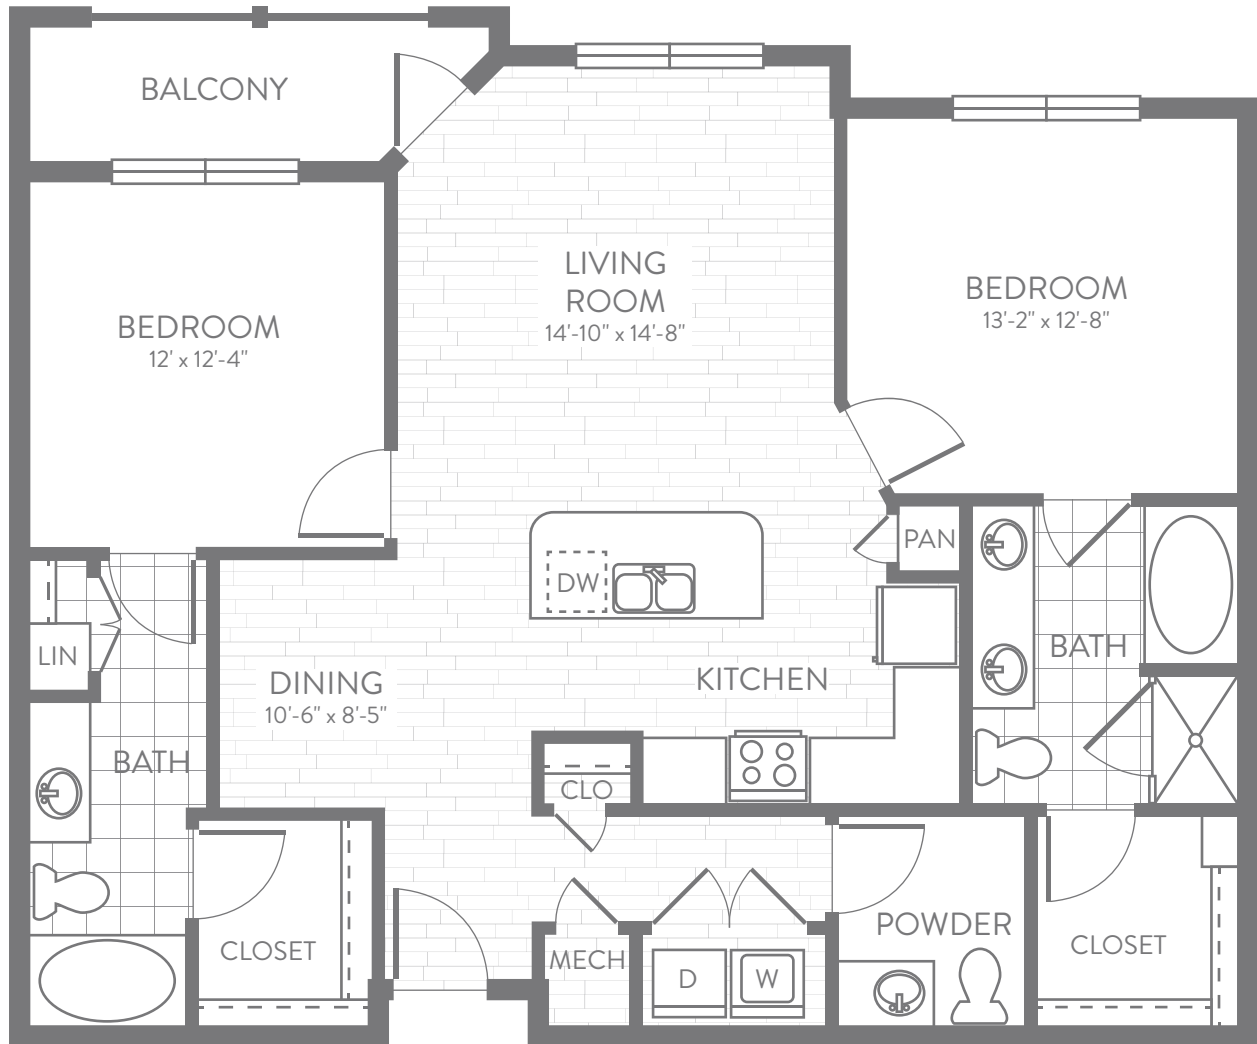

C.00 | 2 BEDROOM, 2.5 BATH | 1200 SF

\* Measurements are approximate and subject to change. Select units available with full shower option.

ChromaApts.com