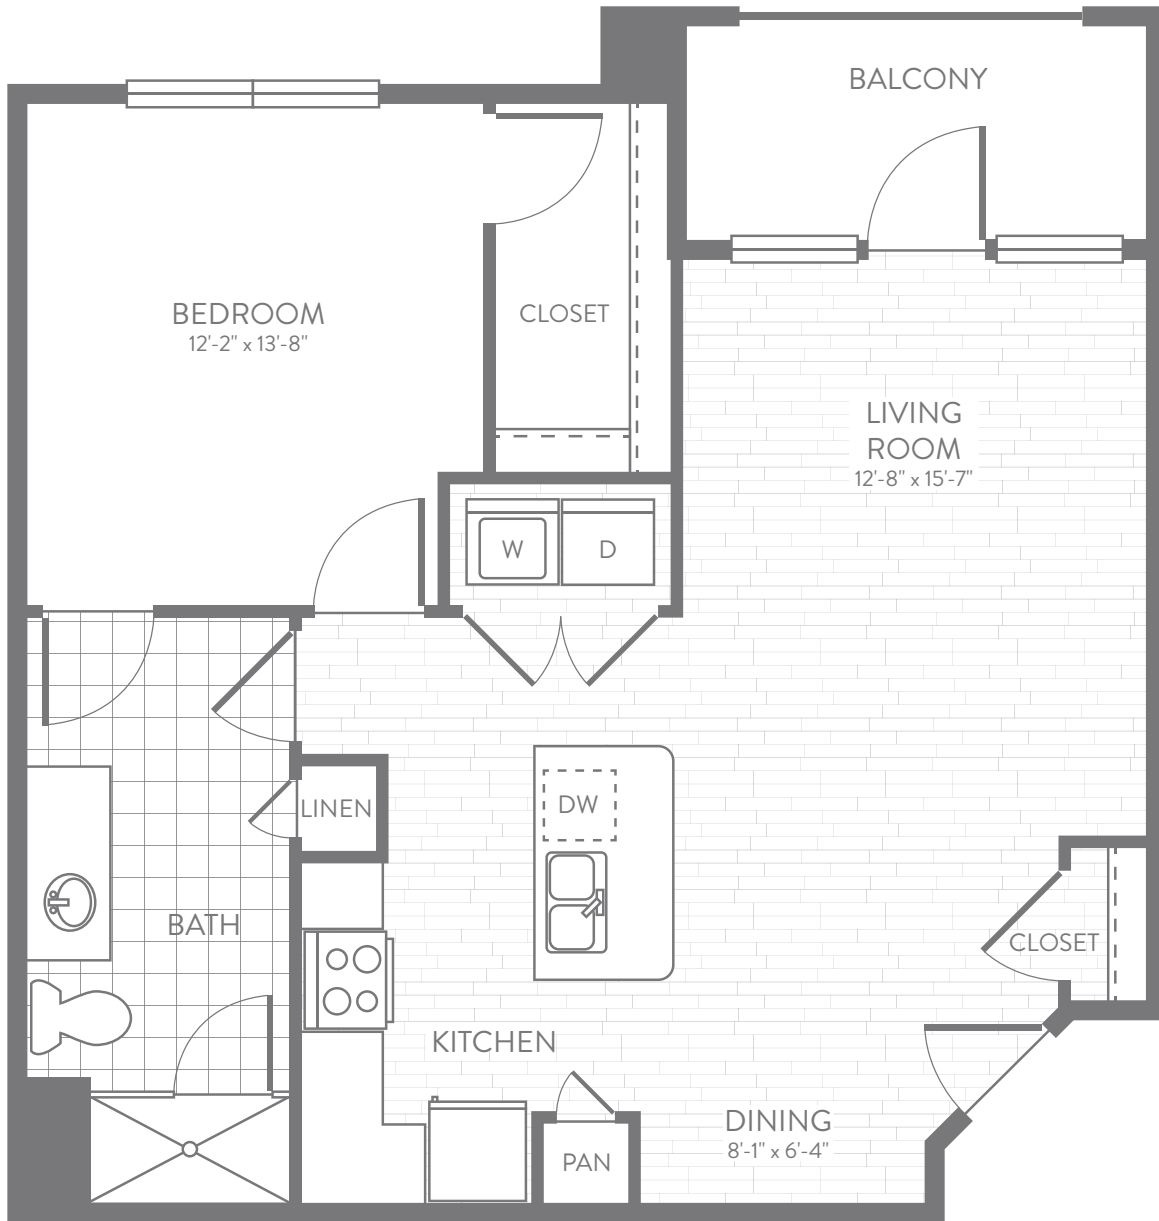

C.96 | 1 BEDROOM, 1 BATH | 796 SF

* Measurements are approximate and subject to change. Select units available with full shower option.

ChromaApts.com