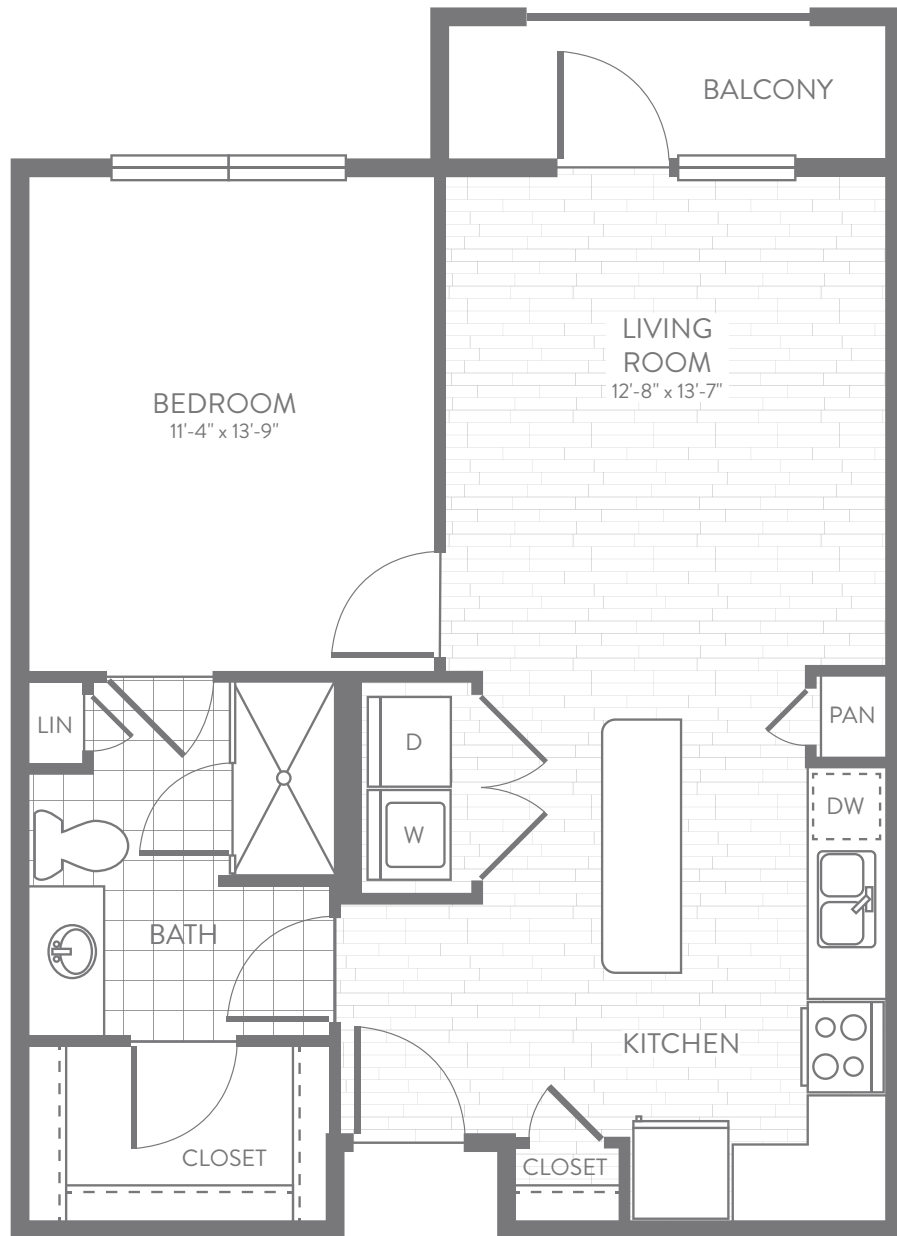

C.87 | 1 BEDROOM, 1 BATH | 687 SF

* Measurements are approximate and subject to change. Select units available with full shower option.

ChromaApts.com