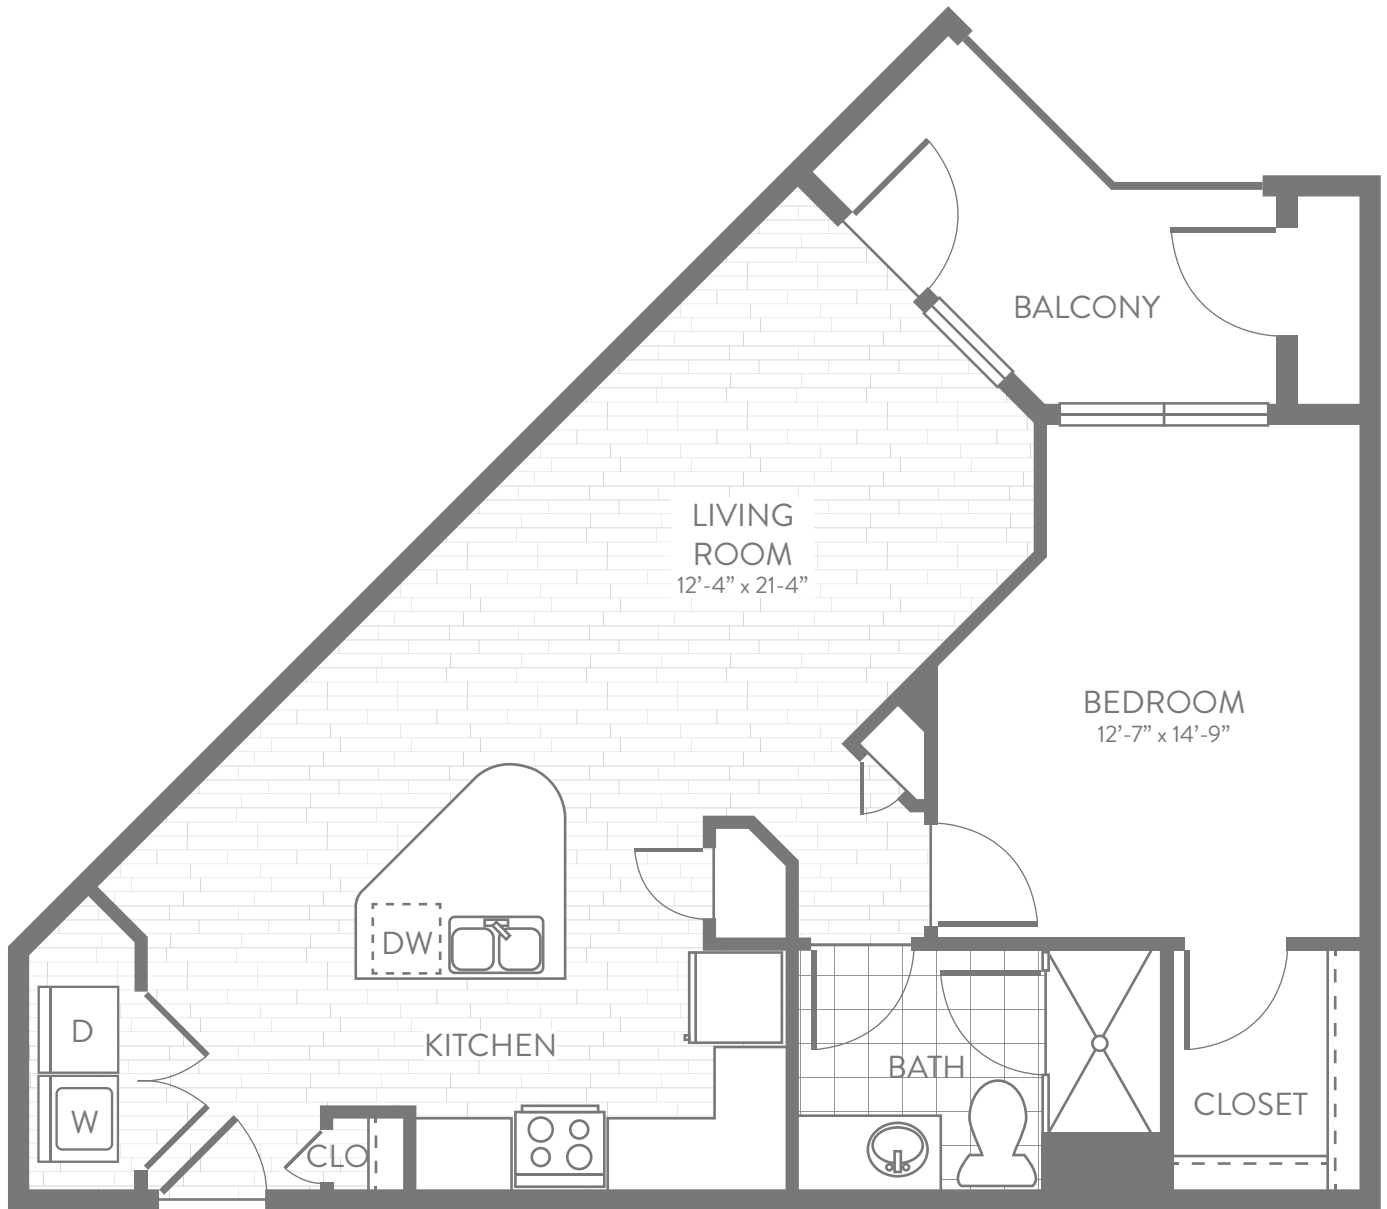

C.78 | 1 BEDROOM, 1 BATH | 778 SF

* Measurements are approximate and subject to change. Select units available with full shower option.

ChromaApts.com