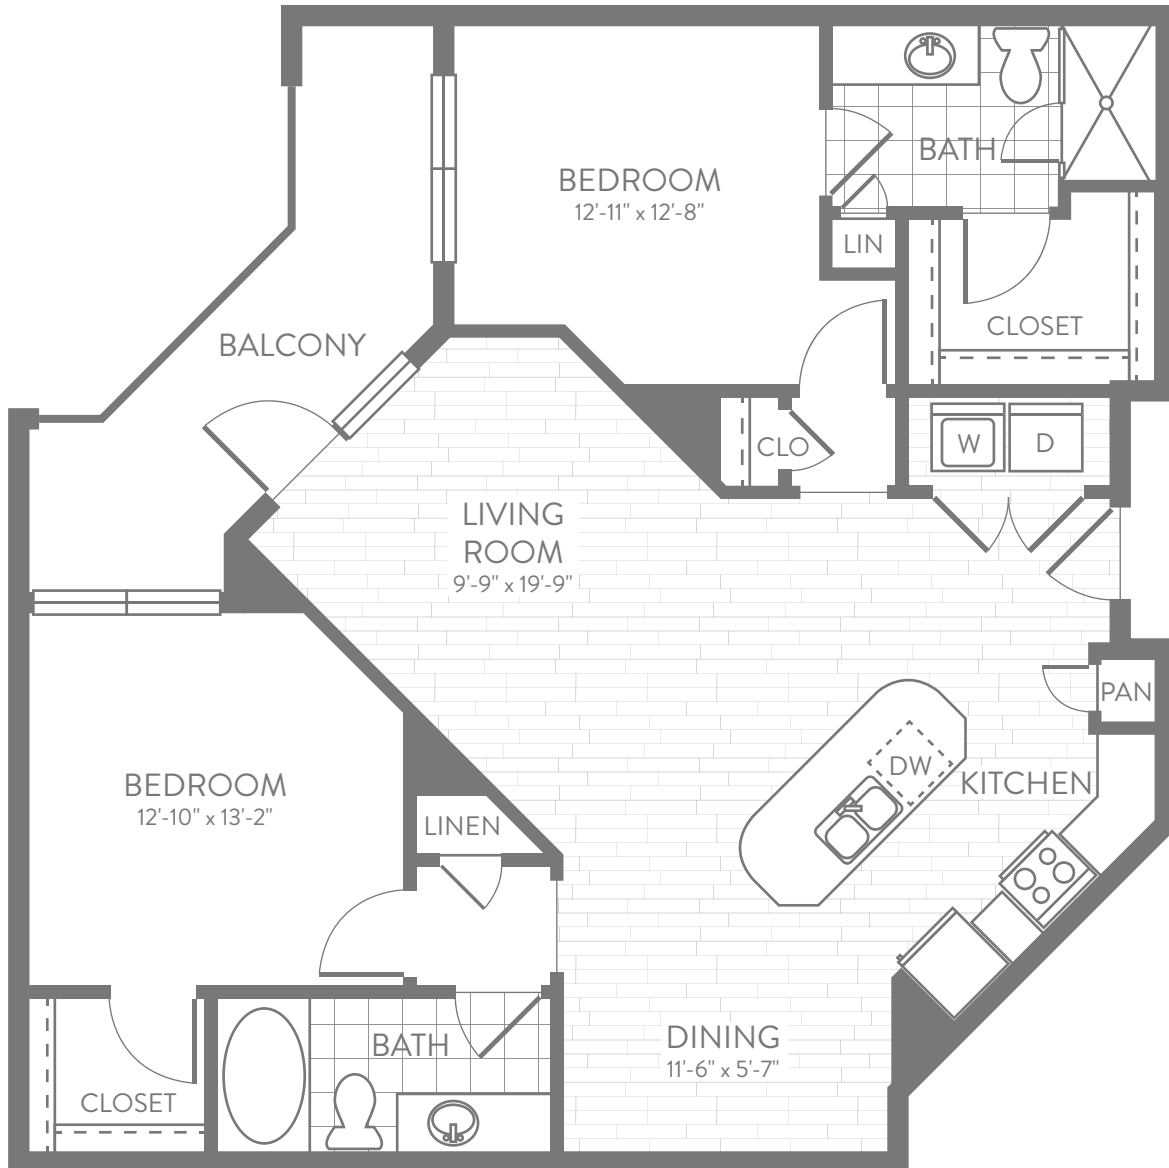

C.41 | 2 BEDROOM, 2 BATH | 1141 SF

\* Measurements are approximate and subject to change. Select units available with full shower option.

ChromaApts.com