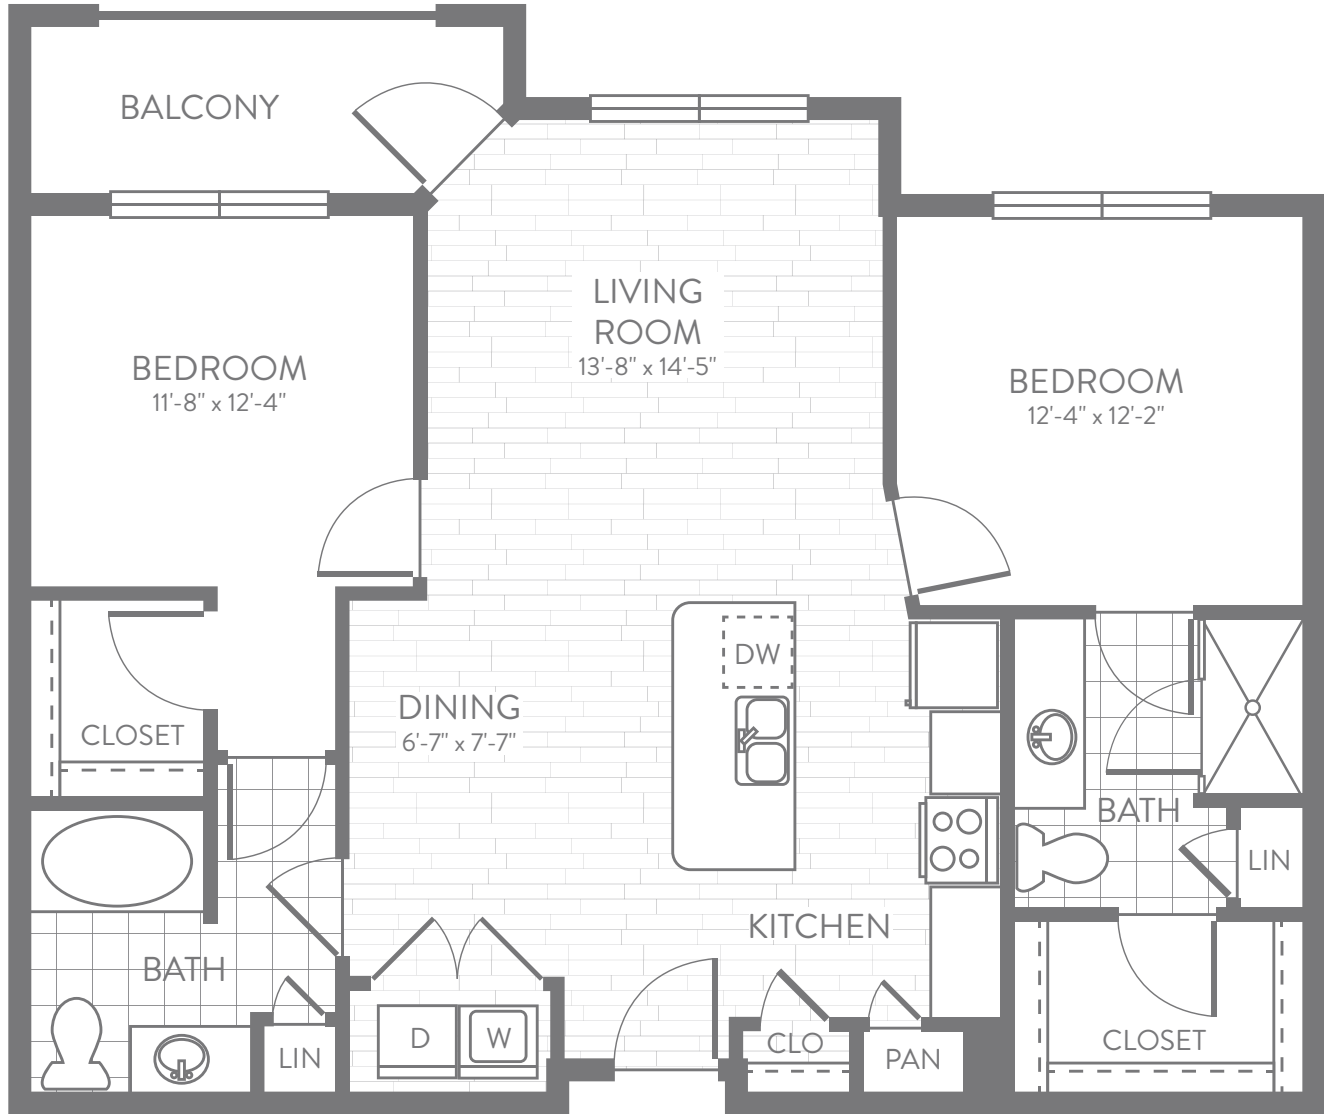

C.37 | 2 BEDROOM, 2 BATH | 1037 SF

* Measurements are approximate and subject to change. Select units available with full shower option.

ChromaApts.com