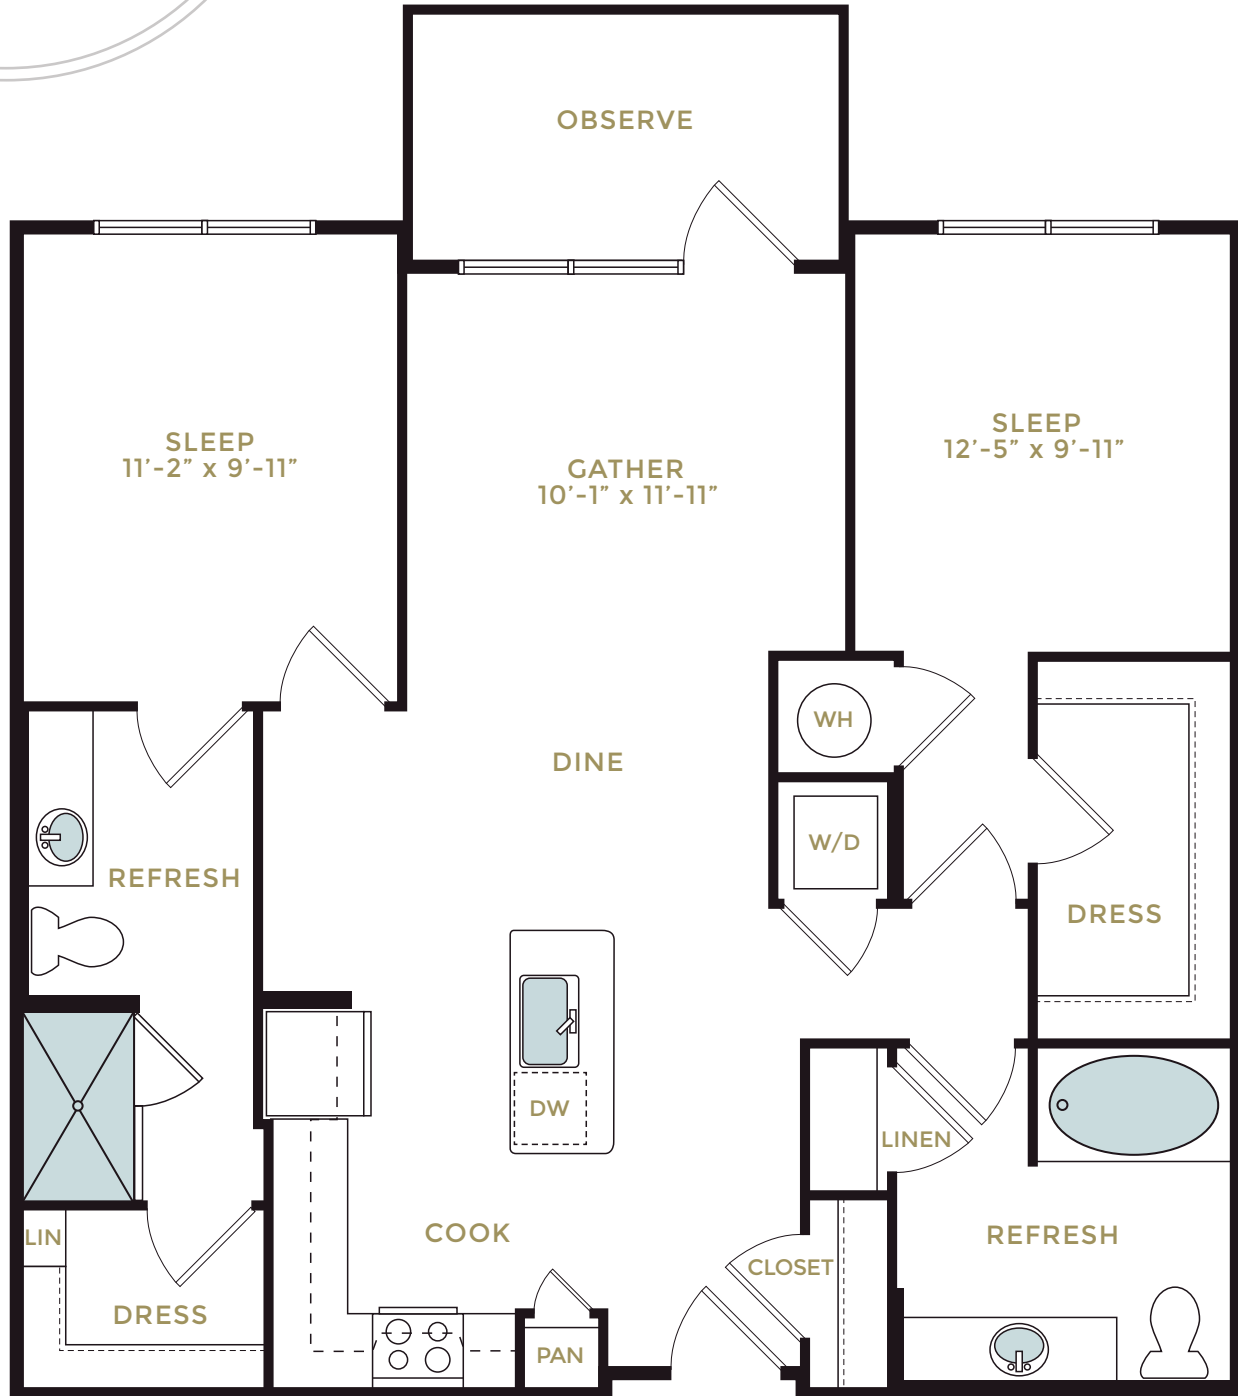

35

FOLLY
APARTMENTS

35F-10

1055 SQ. FT. / 2 BED / 2 BATH

*Measurements are approximate and subject to change.

35FOLLY.COM

35 FOLLY ROAD | CHARLESTON, SC 29407 | 866.990.5418