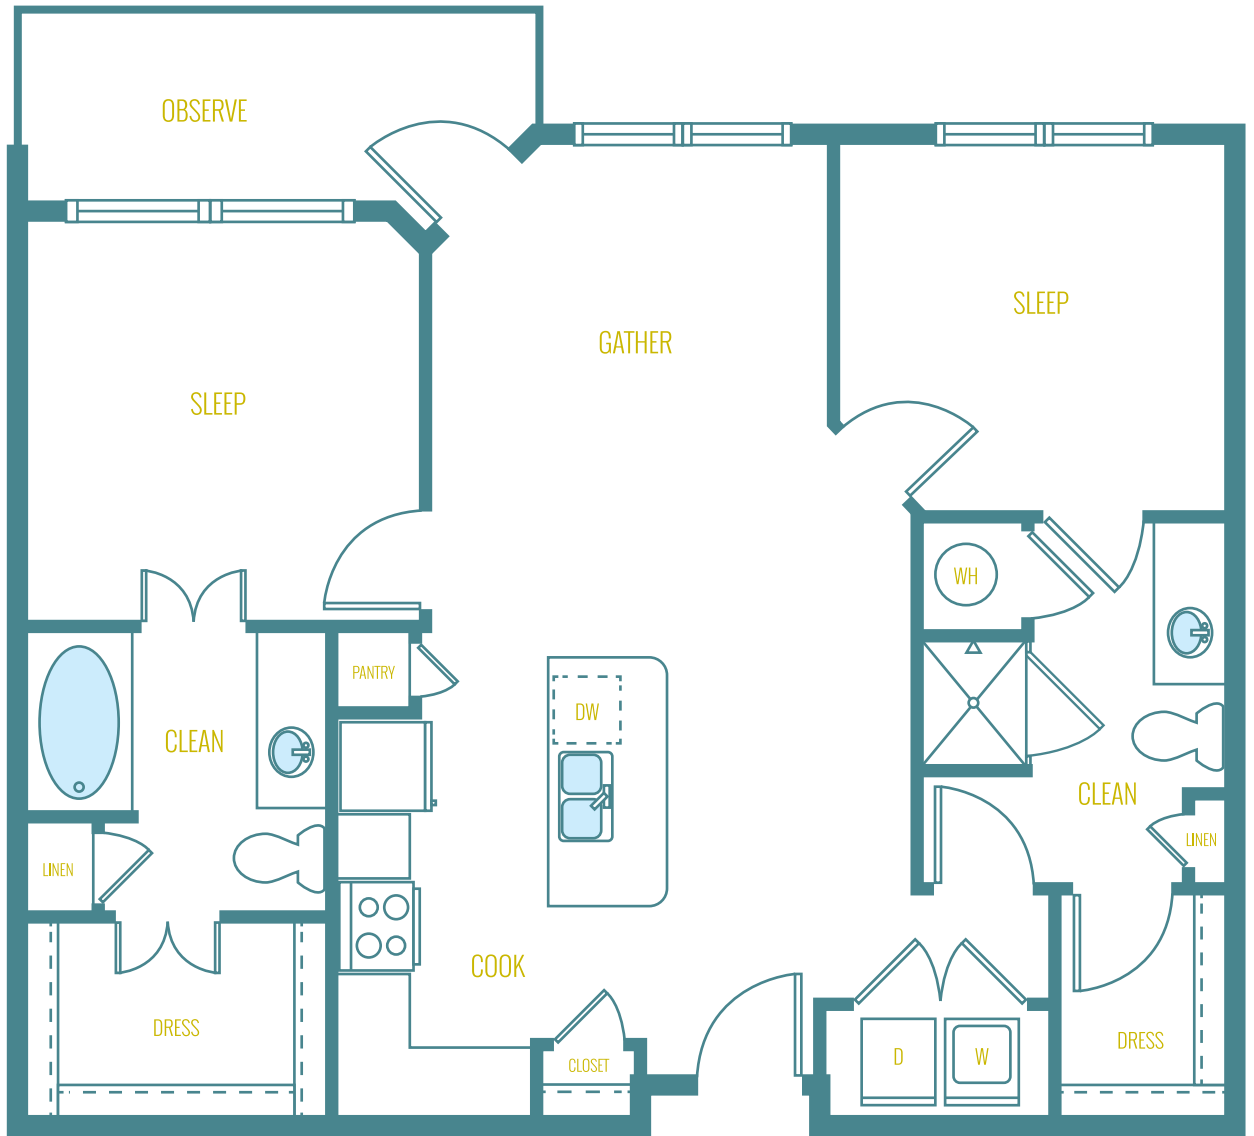

EASTSIDE STATION

APARTMENTS

ES.92

2 BED/2 BATH

Tub & Shower Options - 992 SQ. FT.

*Select units available with tub/shower option

1700 E 4TH STREET • AUSTIN, TX 78702 • 866.995.7458 • EASTSIDESTATIONAPTS.COM

*Measurements are approximate and subject to change.