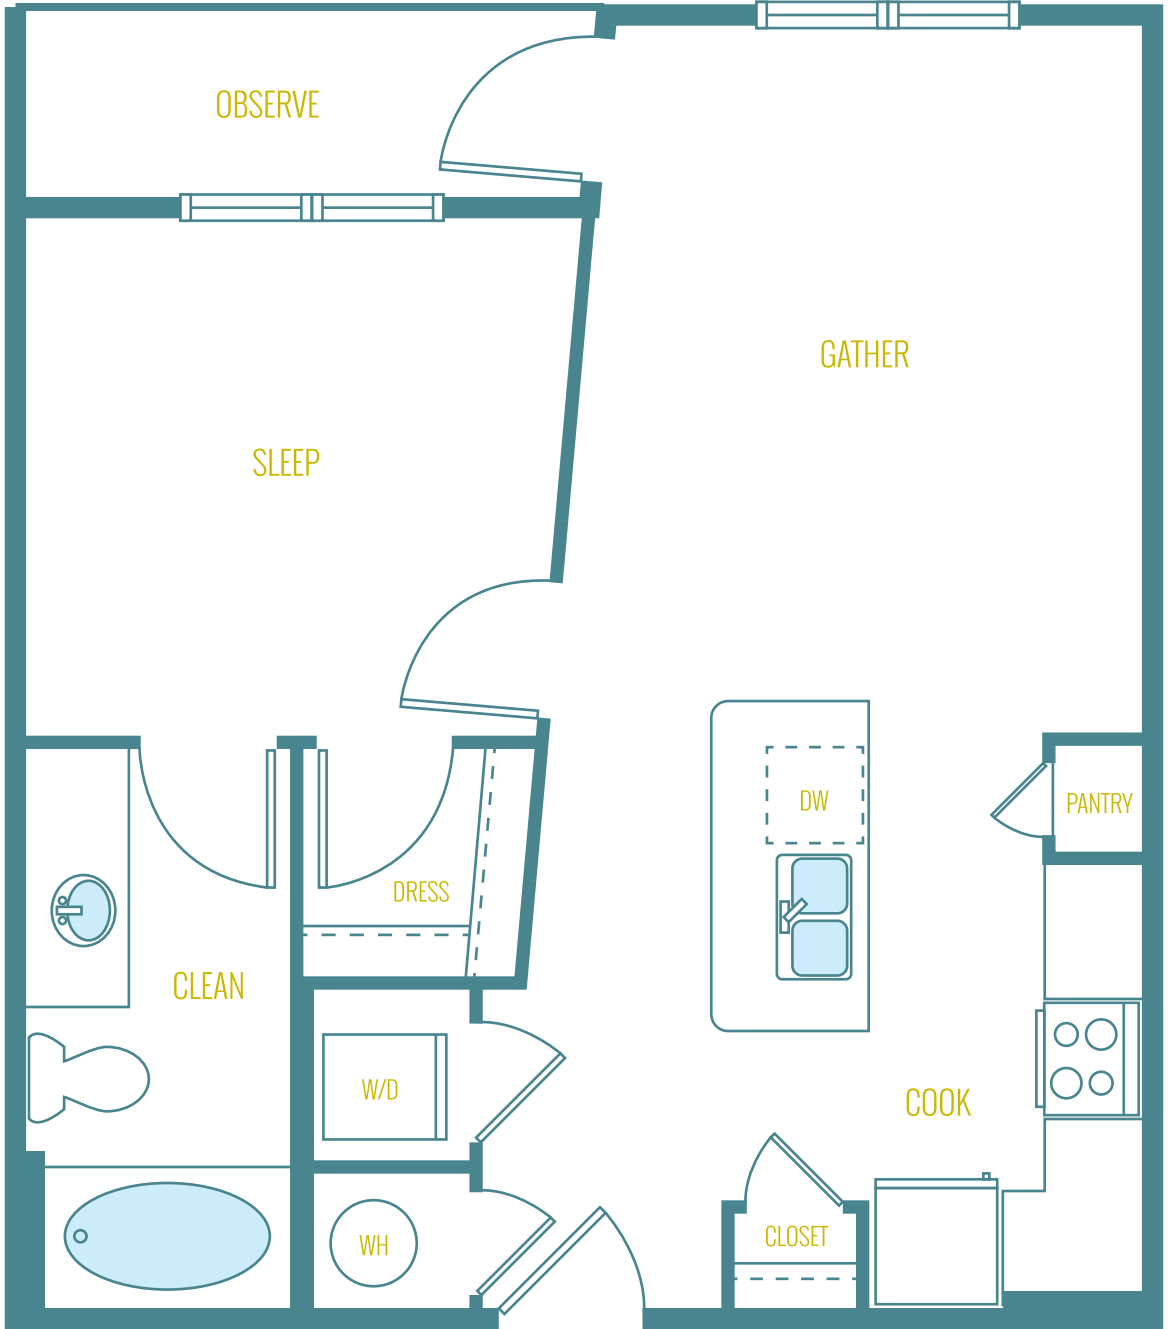

EASTSIDE STATION

APARTMENTS

ES.29
1 BED/1 BATH
629 SQ. FT.

1700 E 4TH STREET • AUSTIN, TX 78702 • 866.995.7458 • EASTSIDESTATIONAPTS.COM

*Measurements are approximate and subject to change.