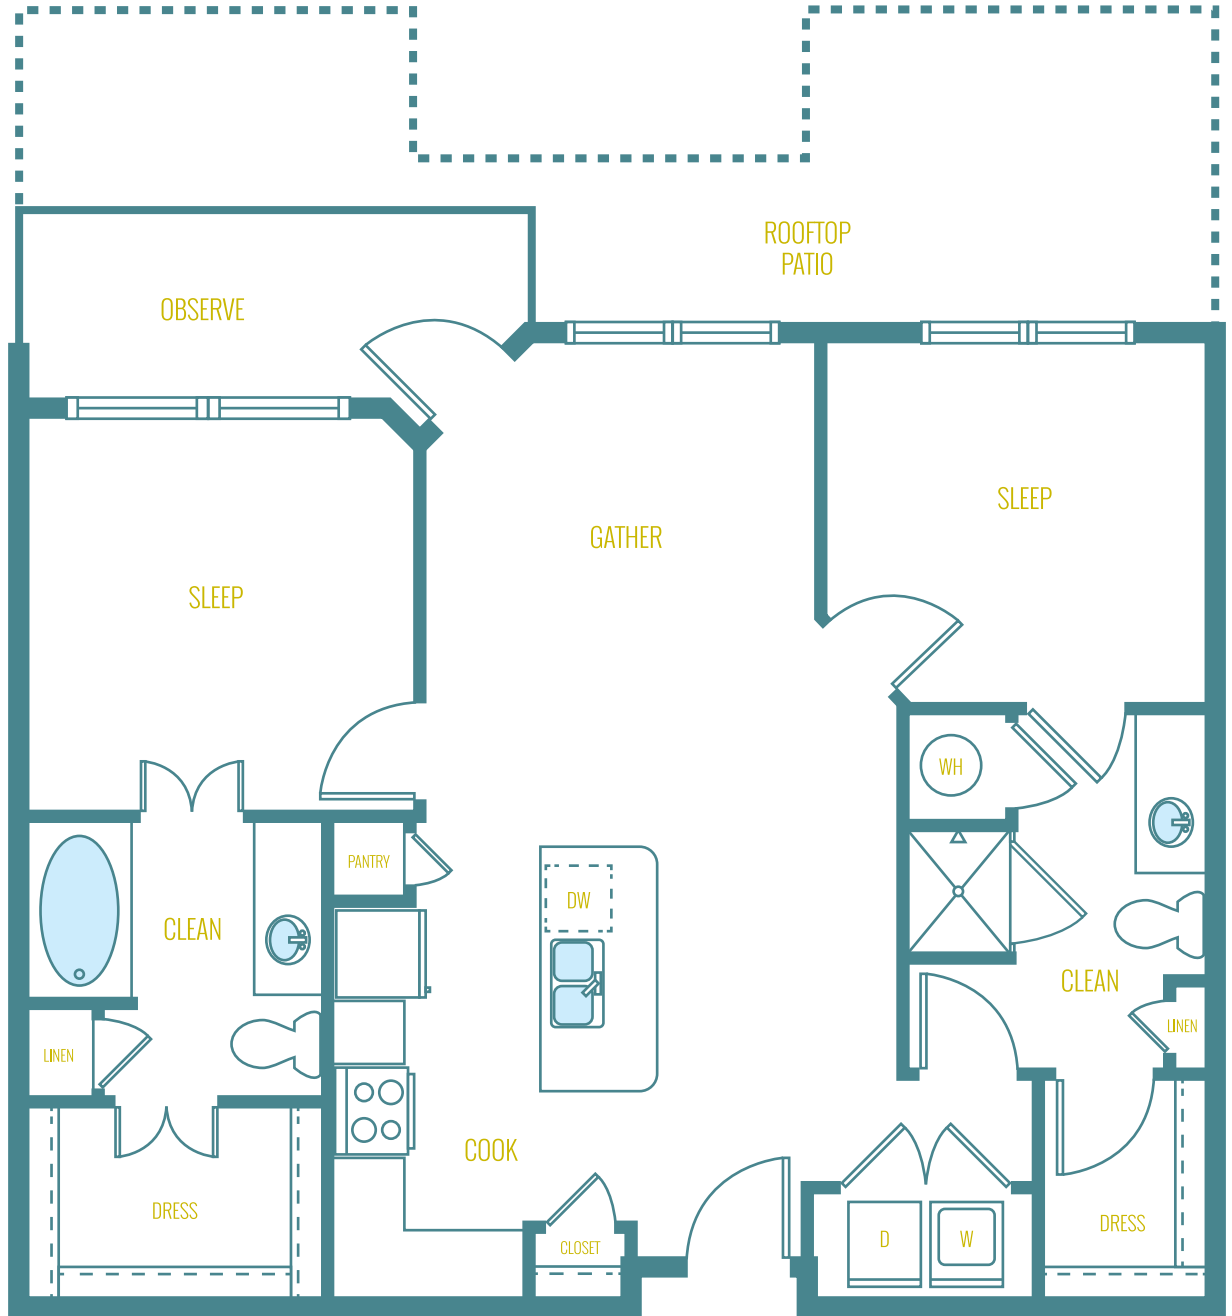

EASTSIDE STATION

APARTMENTS

ES.17

2 BED/2 BATH

Tub & Shower Options - 1017 SQ. FT.

*Select units available with tub/shower option

1700 E 4TH STREET • AUSTIN, TX 78702 • 866.995.7458 • EASTSIDESTATIONAPTS.COM

*Measurements are approximate and subject to change.