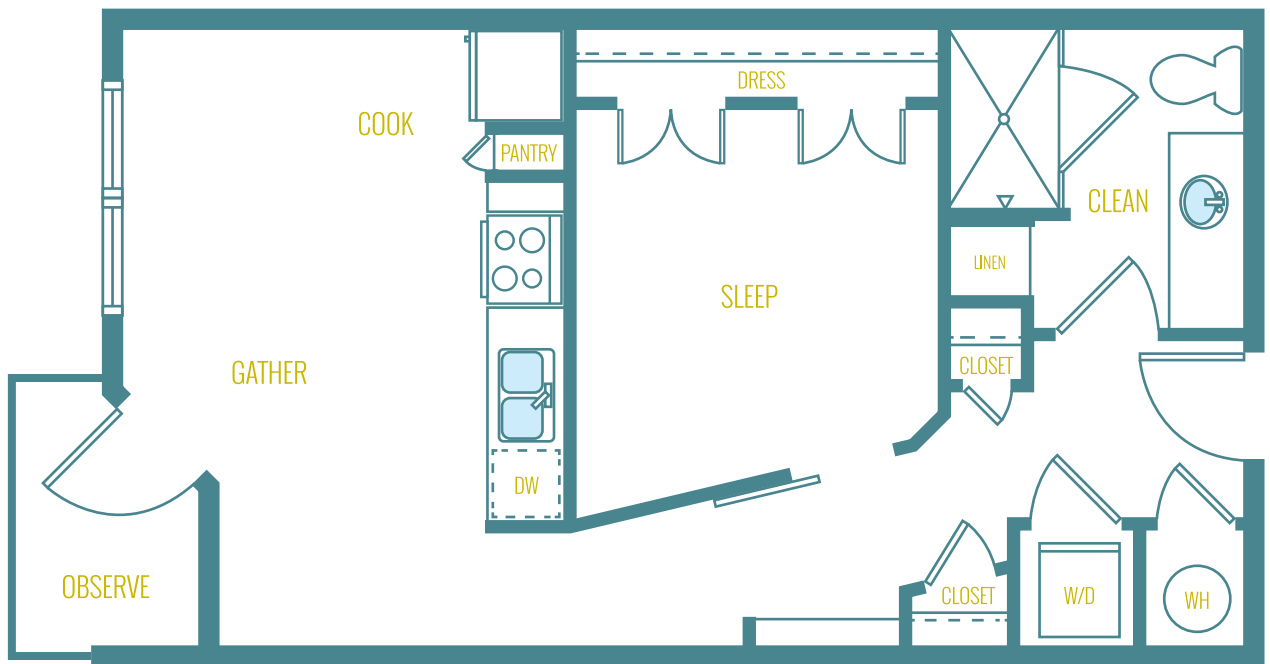

EASTSIDE STATION

APARTMENTS

ES.60

1 BED/1 BATH

Tub & Shower Options - 560 SQ. FT.

*Select units available with tub/shower option

1700 E 4TH STREET • AUSTIN, TX 78702 • 866.995.7458 • EASTSIDESTATIONAPTS.COM

*Measurements are approximate and subject to change.