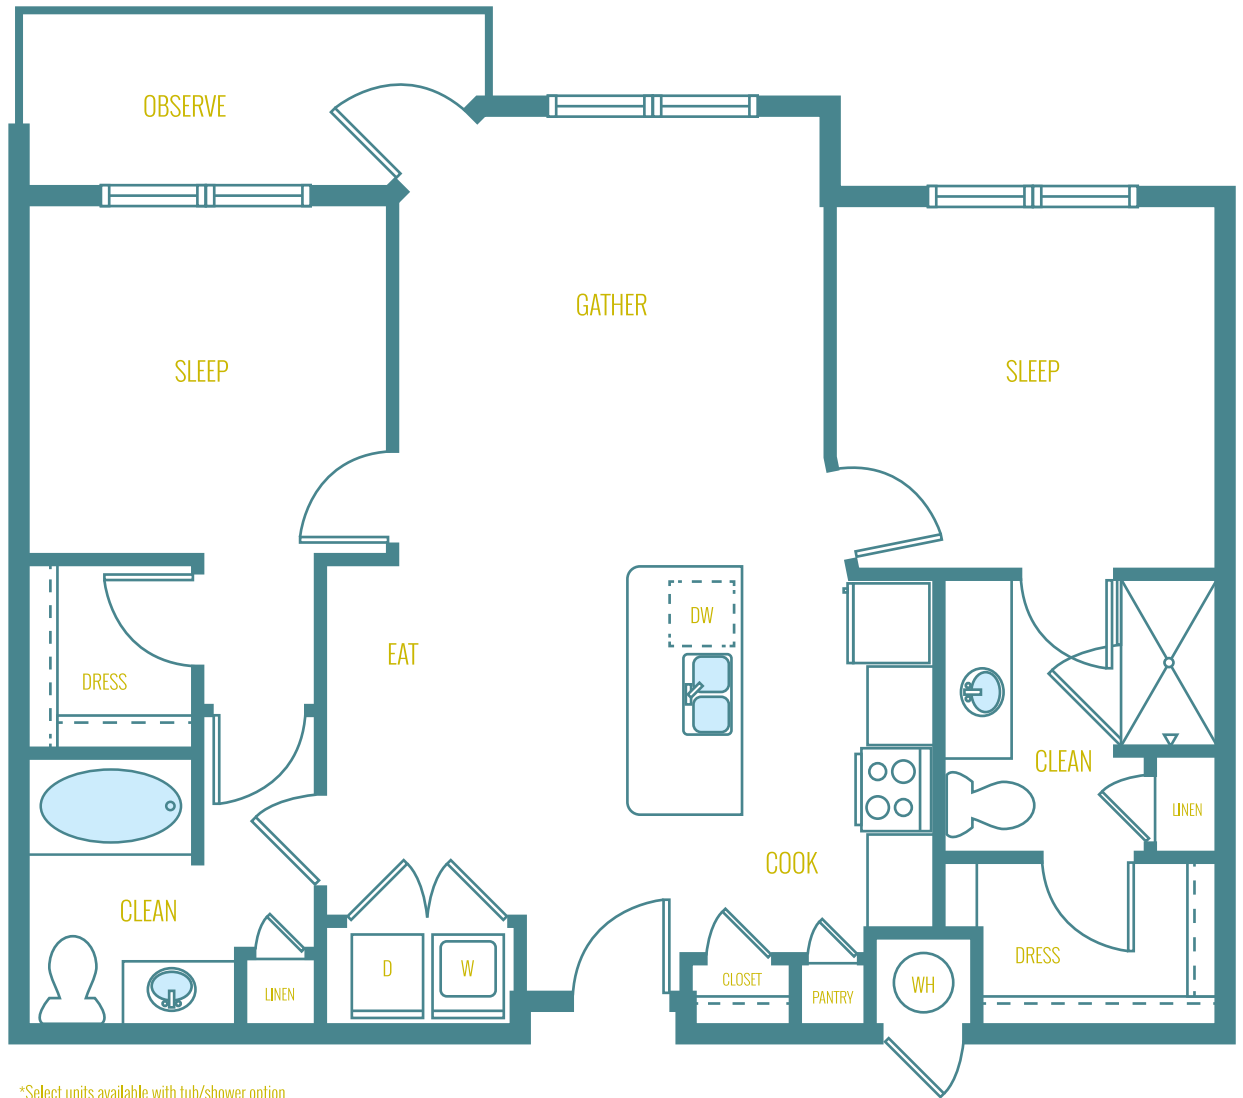

EASTSIDE STATION

APARTMENTS

ES.37

2 BED/2 BATH

Tub & Shower Options - 1037 SQ. FT.

*Select units available with tub/shower option

1700 E 4TH STREET • AUSTIN, TX 78702 • 866.995.7458 • EASTSIDESTATIONAPTS.COM

*Measurements are approximate and subject to change.